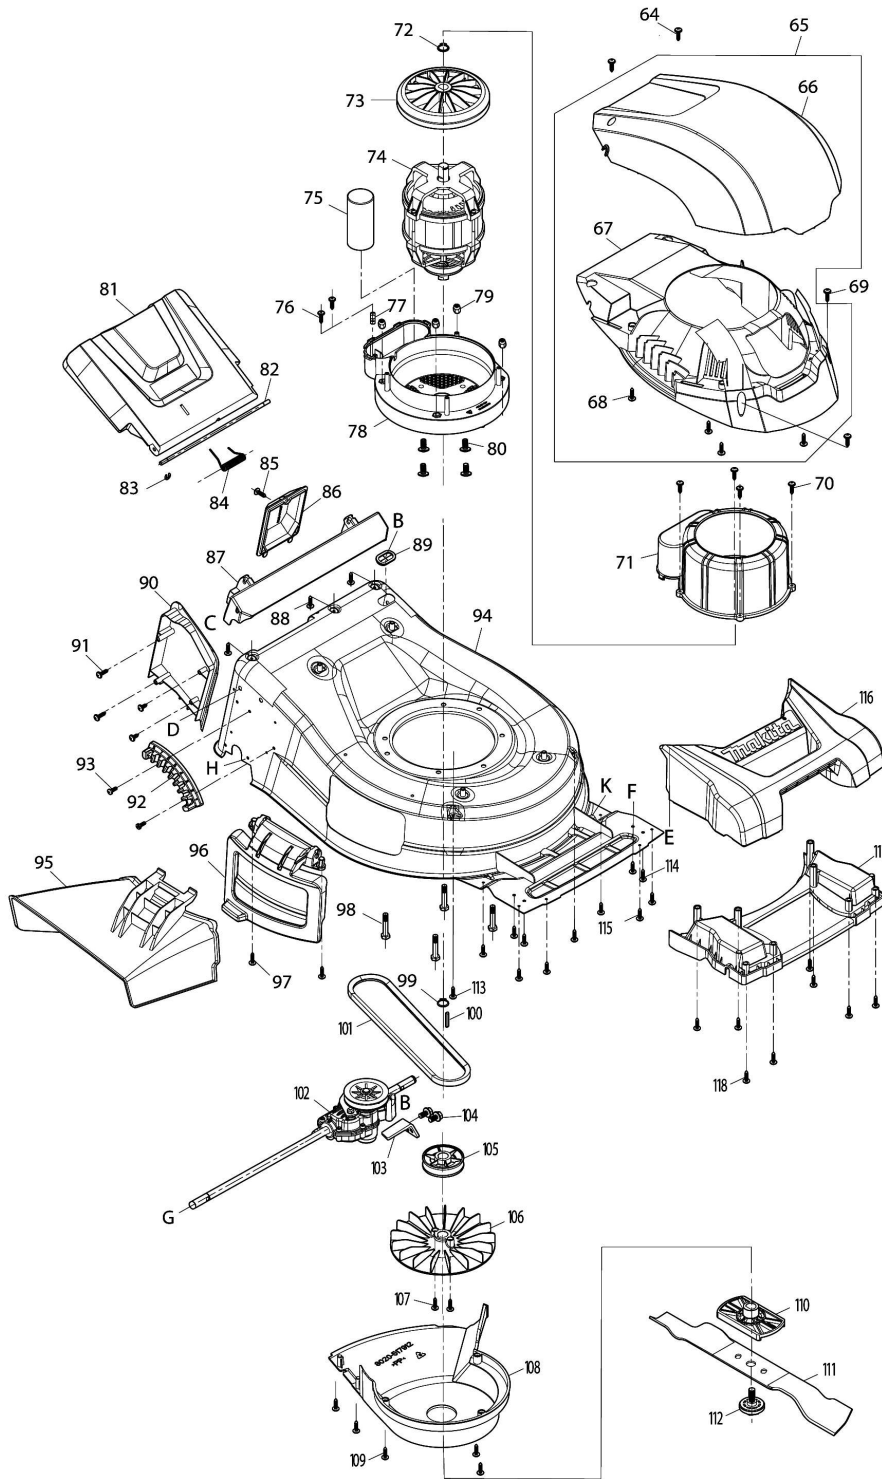

Model No.ELM4621 460MM ELECTRIC LAWN MOWER