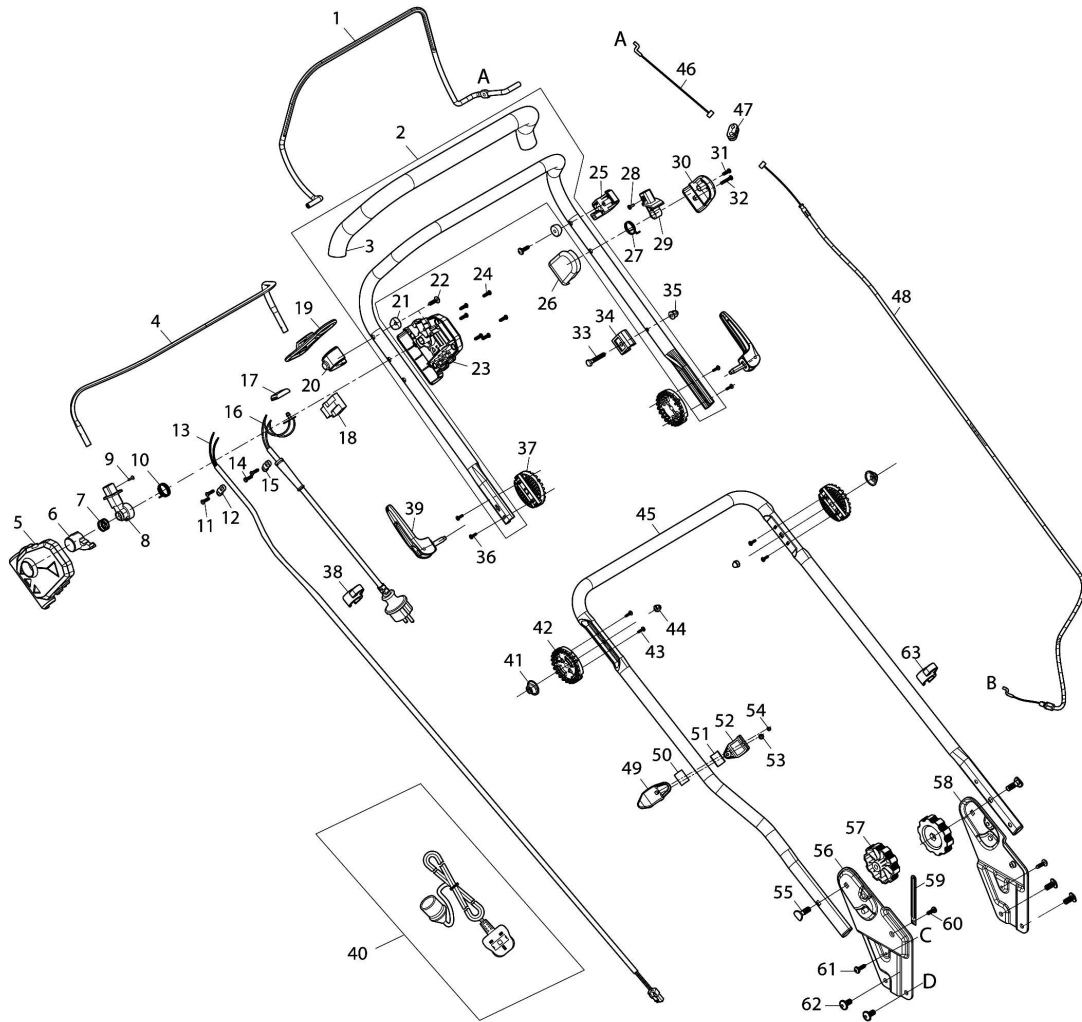

Model No.ELM4621 460MM ELECTRIC LAWN MOWER