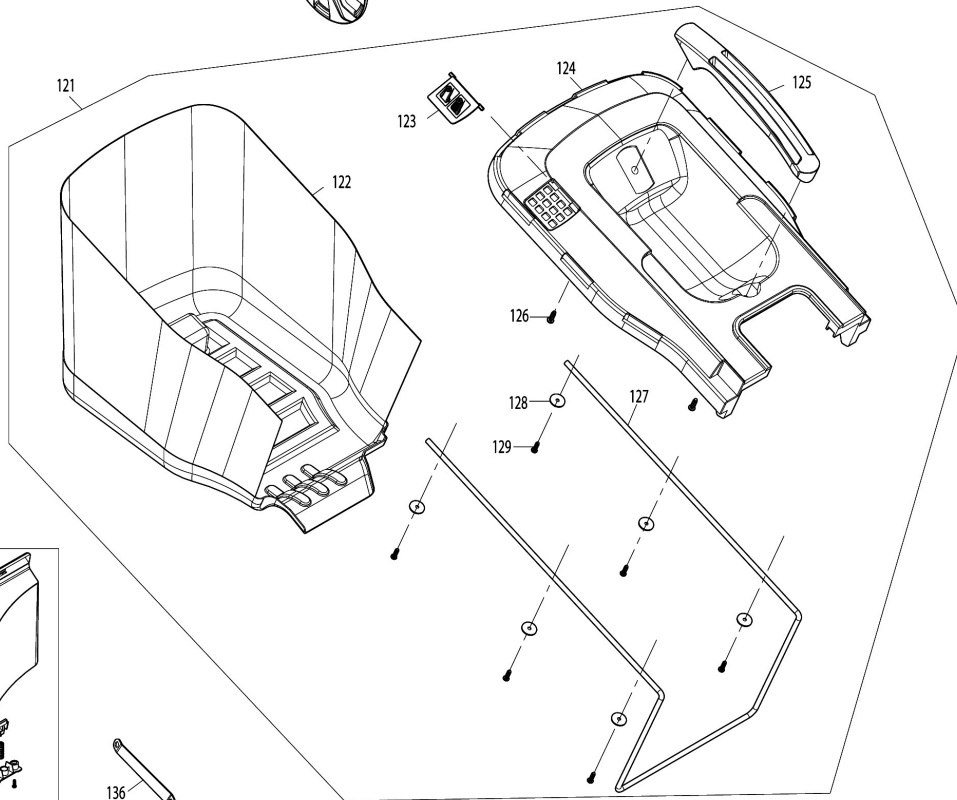

Model No.ELM4121 410MM ELECTRIC LAWN MOWER

Model No.ELM4121 410MM ELECTRIC LAWN MOWER

Model No.ELM4121 410MM ELECTRIC LAWN MOWER

Model No.ELM4121 410MM ELECTRIC LAWN MOWER

Položka	Číslo dílu	Popis	Změna	Množství	New/Old	Možnost 1	Možnost 2	Poznámka
001	YA00000958	UPPER HANDLE BAR ASSY		1				
D10		INC. 2						
002	YA00001187	SPONGE GRIP		1				
003	YA00000959	SWITCH LEVER		1				
004	YA00000765	SWITCH BOX RIGHT		1				
005	YA00000766	SWITCH LINK BUTTON		1				
006	YA00000767	COMPRESSION SPRING 16.8		1				
007	YA00000768	SWITCH LEVER END CAP RIGHT		1				
008	652024721	SELF DRILLING SCREW 3.5X10		1				
009	YA00000769	SWITCH TORSION SPRING 21		1				
010	YA00000778	SELF TAPPING SCREW ST4X16		2				
011	YA00000780	CORD CLAMP		1				
012	YA00000914	POWER SUPPLY CORD ASSY		1				
013	YA00000781	INDICATOR LENZ		1				
014	YA00000778	SELF TAPPING SCREW ST4X16		2				
015	YA00000780	CORD CLAMP		1				
016	YA00000773	POWER SUPPLY CORD ASSY (EURO)		1				
017	652023811	CABLE HANGER		1				
018	YA00000772	SWITCH		1				
019	YA00000782	SWITCH BOX LEFT		1				
020	YA00000778	SELF TAPPING SCREW ST4X16		6				
021	652023795	SPRING BOX RIGHT		1				
022	652024721	SELF DRILLING SCREW 3.5X10		1				
023	652023794	SWITCH LEVER END LEFT		1				
024	YA00000737	TORSION SPRING		1				
025	652023793	SPRING BOX LEFT		1				
026	YA00000778	SELF TAPPING SCREW ST4X16		1				
027	YA00000785	SELF TAPPING SCREW ST4X25		1				
028	YA00000921	CABLE CLIP		1				
029	YA00000960	SELF TAPPING SCREW ST3X12		4				
030	YA00000961	ANGLE ADJUSTMENT JOINT UPPER		2				
031	YA00000975	TENSION LEVER ASSY		2				
032	YA00000976	CONICAL SPRING		2				
033	YA00000977	ANGLE ADJUSTMENT JOINT LOWER		2				
034	YA00000960	SELF TAPPING SCREW ST3X12		4				
035	YA00000802	HEX.FRANGE CAP NUT M6		2				
036	YA00000974	LOWER HANDLE ASSEMBLY		2	*			
036-1	YA00000974	LOWER HANDLE ASSEMBLY	>	1				
037	YA00000970	CABLE GUIDE RING		1				
038	YA00000971	RUBBER SHEET		1				
039	YA00000971	RUBBER SHEET		1				
040	YA00000972	CABLE GUIDE CLAMP		1				
041	YA00000873	SELF TAPPING SCREW ST4X12		1				
042	YA00000973	SELF TAPPING SCREW ST3X16		1				