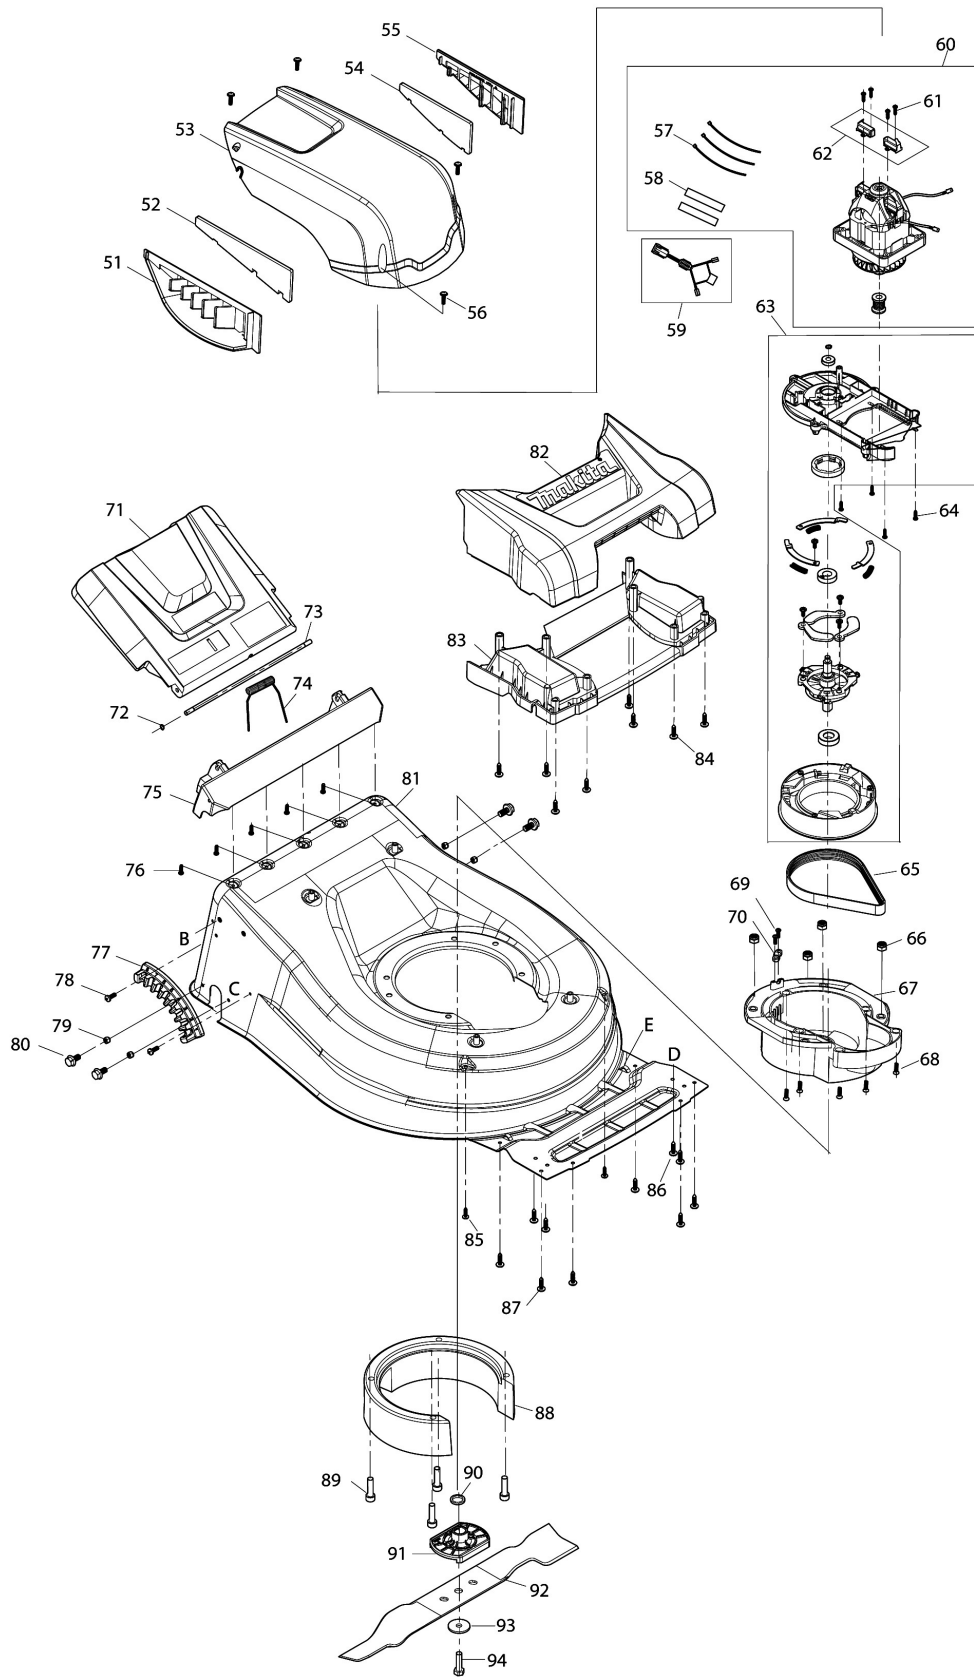

Model No.ELM4121 410MM ELECTRIC LAWN MOWER

Model No.ELM4121 410MM ELECTRIC LAWN MOWER

Model No.ELM4121 410MM ELECTRIC LAWN MOWER

Model No.ELM4121 410MM ELECTRIC LAWN MOWER

Položka	Číslo dílu	Popis	Změna	Množství	New/Old	Možnost 1	Možnost 2	Poznámka
001	YA00000958	UPPER HANDLE BAR ASSY		1				
D10		INC. 2						
002	YA00001187	SPONGE GRIP		1				
003	YA00000959	SWITCH LEVER		1				
004	YA00000765	SWITCH BOX RIGHT		1				
005	YA00000766	SWITCH LINK BUTTON		1				
006	YA00000767	COMPRESSION SPRING 16.8		1				
007	YA00000768	SWITCH LEVER END CAP RIGHT		1				
008	652024721	SELF DRILLING SCREW 3.5X10		1				
009	YA00000769	SWITCH TORSION SPRING 21		1				
010	YA00000778	SELF TAPPING SCREW ST4X16		2				
011	YA00000780	CORD CLAMP		1				
012	YA00000914	POWER SUPPLY CORD ASSY		1				
013	YA00000781	INDICATOR LENZ		1				
014	YA00000778	SELF TAPPING SCREW ST4X16		2				
015	YA00000780	CORD CLAMP		1				
016	YA00000773	POWER SUPPLY CORD ASSY (EURO)		1				
017	652023811	CABLE HANGER		1				
018	YA00000772	SWITCH		1				
019	YA00000782	SWITCH BOX LEFT		1				
020	YA00000778	SELF TAPPING SCREW ST4X16		6				
021	652023795	SPRING BOX RIGHT		1				
022	652024721	SELF DRILLING SCREW 3.5X10		1				
023	652023794	SWITCH LEVER END LEFT		1				
024	YA00000737	TORSION SPRING		1				
025	652023793	SPRING BOX LEFT		1				
026	YA00000778	SELF TAPPING SCREW ST4X16		1				
027	YA00000785	SELF TAPPING SCREW ST4X25		1				
028	YA00000921	CABLE CLIP		1				
029	YA00000960	SELF TAPPING SCREW ST3X12		4				
030	YA00000961	ANGLE ADJUSTMENT JOINT UPPER		2				
031	YA00000975	TENSION LEVER ASSY		2				
032	YA00000976	CONICAL SPRING		2				
033	YA00000977	ANGLE ADJUSTMENT JOINT LOWER		2				
034	YA00000960	SELF TAPPING SCREW ST3X12		4				
035	YA00000802	HEX.FRANGE CAP NUT M6		2				
036	YA00000974	LOWER HANDLE ASSEMBLY		2	*			
036-1	YA00000974	LOWER HANDLE ASSEMBLY	>	1				
037	YA00000970	CABLE GUIDE RING		1				
038	YA00000971	RUBBER SHEET		1				
039	YA00000971	RUBBER SHEET		1				
040	YA00000972	CABLE GUIDE CLAMP		1				
041	YA00000873	SELF TAPPING SCREW ST4X12		1				
042	YA00000973	SELF TAPPING SCREW ST3X16		1				