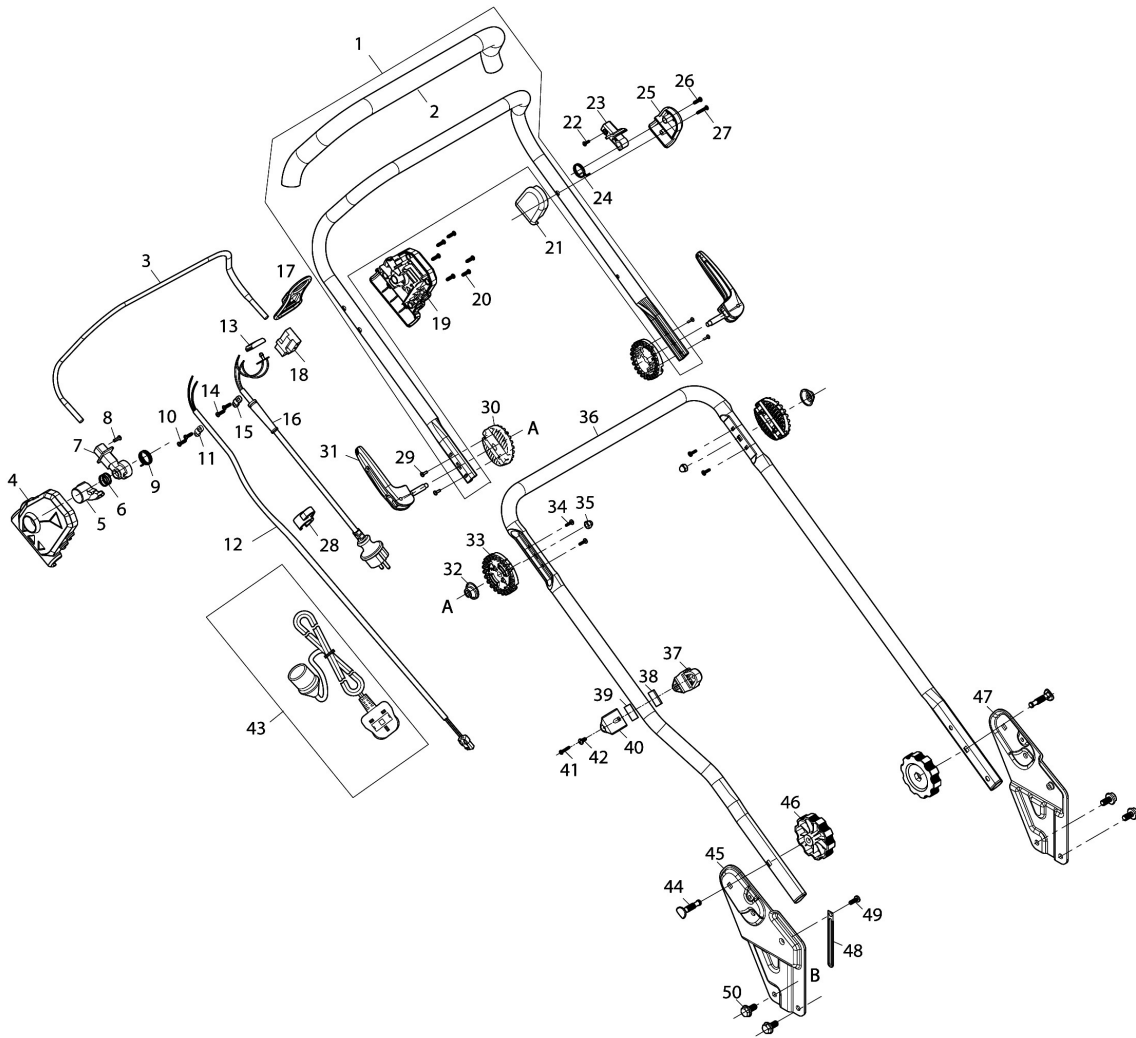

Model No.ELM4121 410MM ELECTRIC LAWN MOWER

Model No.ELM4121 410MM ELECTRIC LAWN MOWER

Model No.ELM4121 410MM ELECTRIC LAWN MOWER

Model No.ELM4121 410MM ELECTRIC LAWN MOWER

Položka	Číslo dílu	Popis	Změna	Množství	New/Old	Možnost 1	Možnost 2	Poznámka
001	YA00000958	UPPER HANDLE BAR ASSY		1				
D10		INC. 2						
002	YA00001187	SPONGE GRIP		1				
003	YA00000959	SWITCH LEVER		1				
004	YA00000765	SWITCH BOX RIGHT		1				
005	YA00000766	SWITCH LINK BUTTON		1				
006	YA00000767	COMPRESSION SPRING 16.8		1				
007	YA00000768	SWITCH LEVER END CAP RIGHT		1				
008	652024721	SELF DRILLING SCREW 3.5X10		1				
009	YA00000769	SWITCH TORSION SPRING 21		1				
010	YA00000778	SELF TAPPING SCREW ST4X16		2				
011	YA00000780	CORD CLAMP		1				
012	YA00000914	POWER SUPPLY CORD ASSY		1				
013	YA00000781	INDICATOR LENZ		1				
014	YA00000778	SELF TAPPING SCREW ST4X16		2				
015	YA00000780	CORD CLAMP		1				
016	YA00000773	POWER SUPPLY CORD ASSY (EURO)		1				
017	652023811	CABLE HANGER		1				
018	YA00000772	SWITCH		1				
019	YA00000782	SWITCH BOX LEFT		1				
020	YA00000778	SELF TAPPING SCREW ST4X16		6				
021	652023795	SPRING BOX RIGHT		1				
022	652024721	SELF DRILLING SCREW 3.5X10		1				
023	652023794	SWITCH LEVER END LEFT		1				
024	YA00000737	TORSION SPRING		1				
025	652023793	SPRING BOX LEFT		1				
026	YA00000778	SELF TAPPING SCREW ST4X16		1				
027	YA00000785	SELF TAPPING SCREW ST4X25		1				
028	YA00000921	CABLE CLIP		1				
029	YA00000960	SELF TAPPING SCREW ST3X12		4				
030	YA00000961	ANGLE ADJUSTMENT JOINT UPPER		2				
031	YA00000975	TENSION LEVER ASSY		2				
032	YA00000976	CONICAL SPRING		2				
033	YA00000977	ANGLE ADJUSTMENT JOINT LOWER		2				
034	YA00000960	SELF TAPPING SCREW ST3X12		4				
035	YA00000802	HEX.FRANGE CAP NUT M6		2				
036	YA00000974	LOWER HANDLE ASSEMBLY		2	*			
036-1	YA00000974	LOWER HANDLE ASSEMBLY	>	1				
037	YA00000970	CABLE GUIDE RING		1				
038	YA00000971	RUBBER SHEET		1				
039	YA00000971	RUBBER SHEET		1				
040	YA00000972	CABLE GUIDE CLAMP		1				
041	YA00000873	SELF TAPPING SCREW ST4X12		1				
042	YA00000973	SELF TAPPING SCREW ST3X16		1				