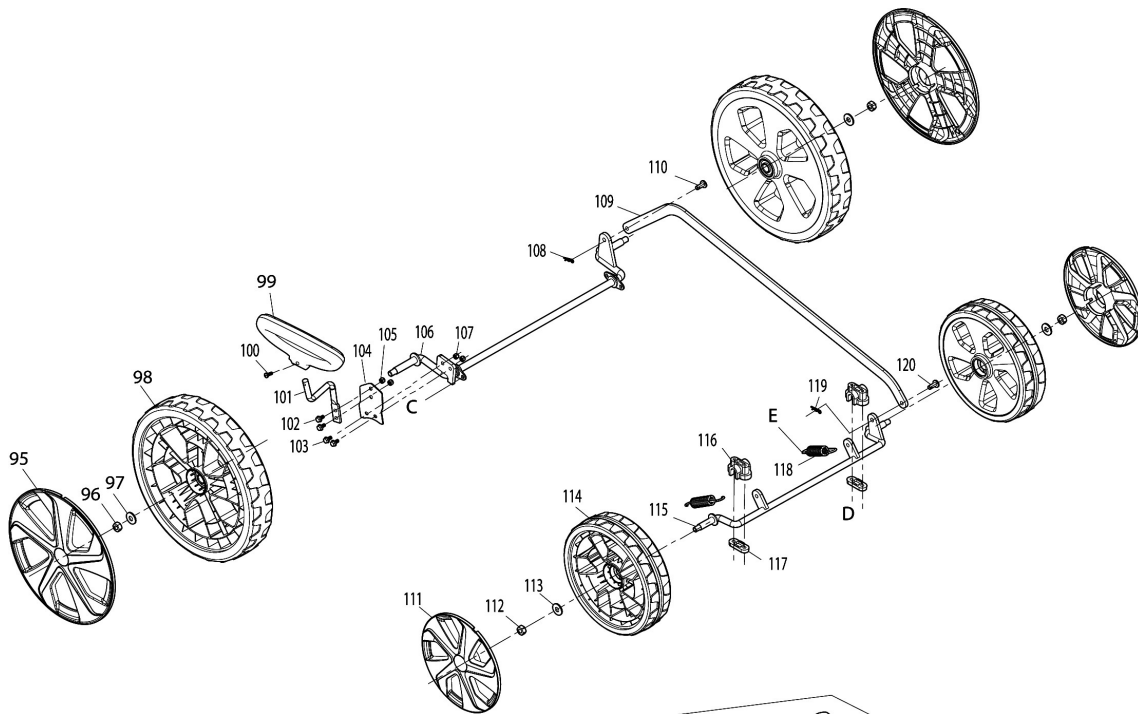

Model No.ELM4121 410MM ELECTRIC LAWN MOWER

Model No.ELM4121 410MM ELECTRIC LAWN MOWER

Model No.ELM4121 410MM ELECTRIC LAWN MOWER

Model No.ELM4121 410MM ELECTRIC LAWN MOWER

Položka	Číslo dílu	Popis	Změna	Množství	New/Old	Možnost 1	Možnost 2	Poznámka
001	YA00000958	UPPER HANDLE BAR ASSY		1				
D10		INC. 2						
002	YA00001187	SPONGE GRIP		1				
003	YA00000959	SWITCH LEVER		1				
004	YA00000765	SWITCH BOX RIGHT		1				
005	YA00000766	SWITCH LINK BUTTON		1				
006	YA00000767	COMPRESSION SPRING 16.8		1				
007	YA00000768	SWITCH LEVER END CAP RIGHT		1				
008	652024721	SELF DRILLING SCREW 3.5X10		1				
009	YA00000769	SWITCH TORSION SPRING 21		1				
010	YA00000778	SELF TAPPING SCREW ST4X16		2				
011	YA00000780	CORD CLAMP		1				
012	YA00000914	POWER SUPPLY CORD ASSY		1				
013	YA00000781	INDICATOR LENZ		1				
014	YA00000778	SELF TAPPING SCREW ST4X16		2				
015	YA00000780	CORD CLAMP		1				
016	YA00000773	POWER SUPPLY CORD ASSY (EURO)		1				
017	652023811	CABLE HANGER		1				
018	YA00000772	SWITCH		1				
019	YA00000782	SWITCH BOX LEFT		1				
020	YA00000778	SELF TAPPING SCREW ST4X16		6				
021	652023795	SPRING BOX RIGHT		1				
022	652024721	SELF DRILLING SCREW 3.5X10		1				
023	652023794	SWITCH LEVER END LEFT		1				
024	YA00000737	TORSION SPRING		1				
025	652023793	SPRING BOX LEFT		1				
026	YA00000778	SELF TAPPING SCREW ST4X16		1				
027	YA00000785	SELF TAPPING SCREW ST4X25		1				
028	YA00000921	CABLE CLIP		1				
029	YA00000960	SELF TAPPING SCREW ST3X12		4				
030	YA00000961	ANGLE ADJUSTMENT JOINT UPPER		2				
031	YA00000975	TENSION LEVER ASSY		2				
032	YA00000976	CONICAL SPRING		2				
033	YA00000977	ANGLE ADJUSTMENT JOINT LOWER		2				
034	YA00000960	SELF TAPPING SCREW ST3X12		4				
035	YA00000802	HEX.FRANGE CAP NUT M6		2				
036	YA00000974	LOWER HANDLE ASSEMBLY		2	*			
036-1	YA00000974	LOWER HANDLE ASSEMBLY	>	1				
037	YA00000970	CABLE GUIDE RING		1				
038	YA00000971	RUBBER SHEET		1				
039	YA00000971	RUBBER SHEET		1				
040	YA00000972	CABLE GUIDE CLAMP		1				
041	YA00000873	SELF TAPPING SCREW ST4X12		1				
042	YA00000973	SELF TAPPING SCREW ST3X16		1				