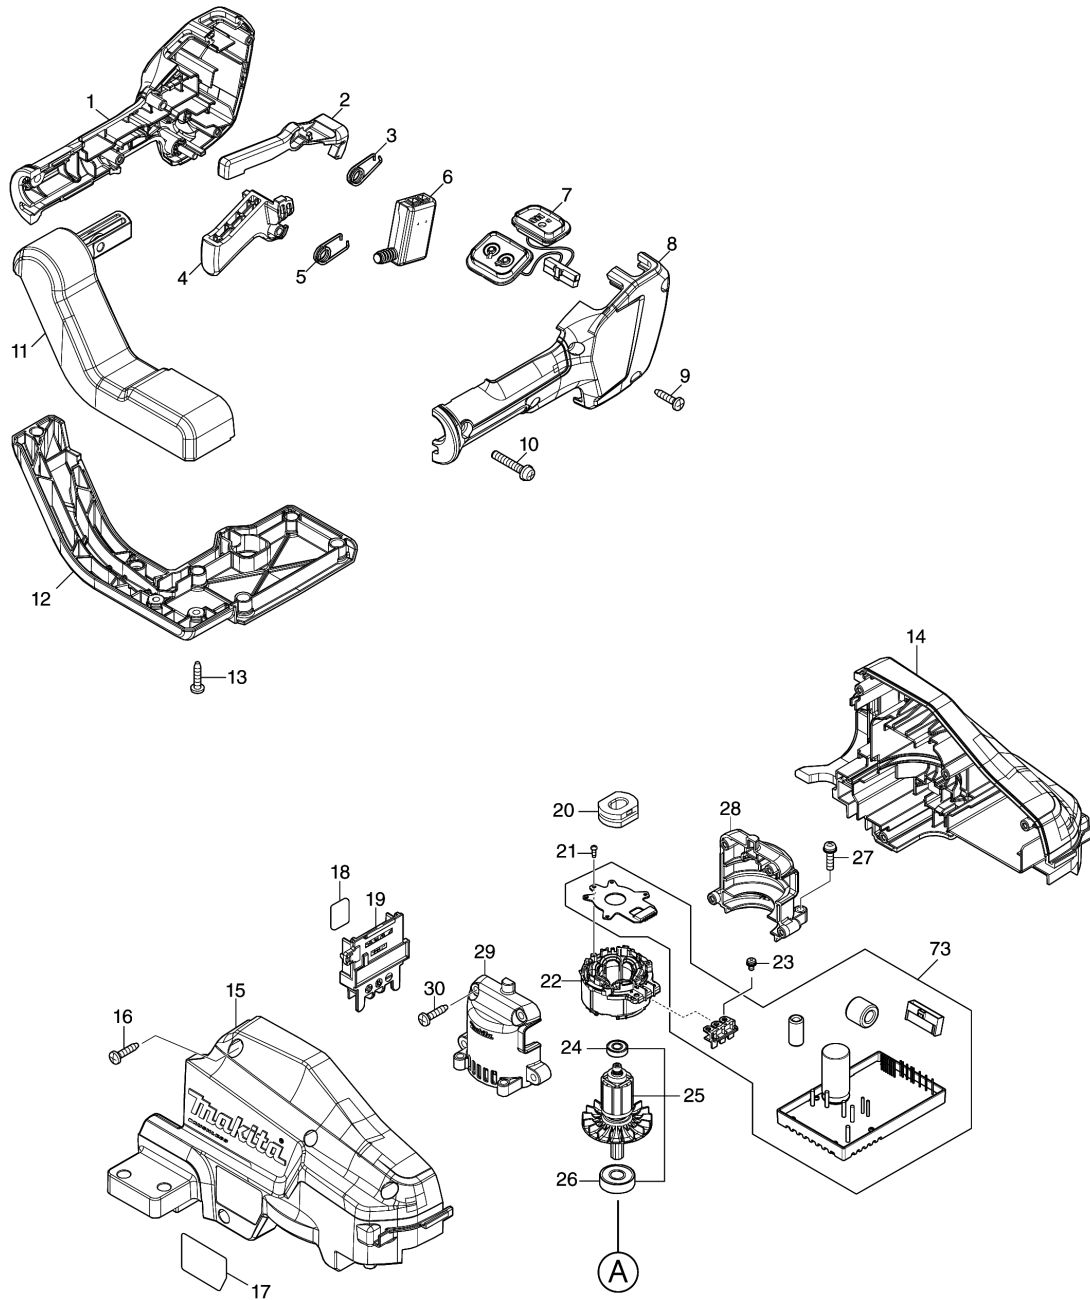

Model No.DUH754S 750MM CORDLESS HEDGE TRIMMER