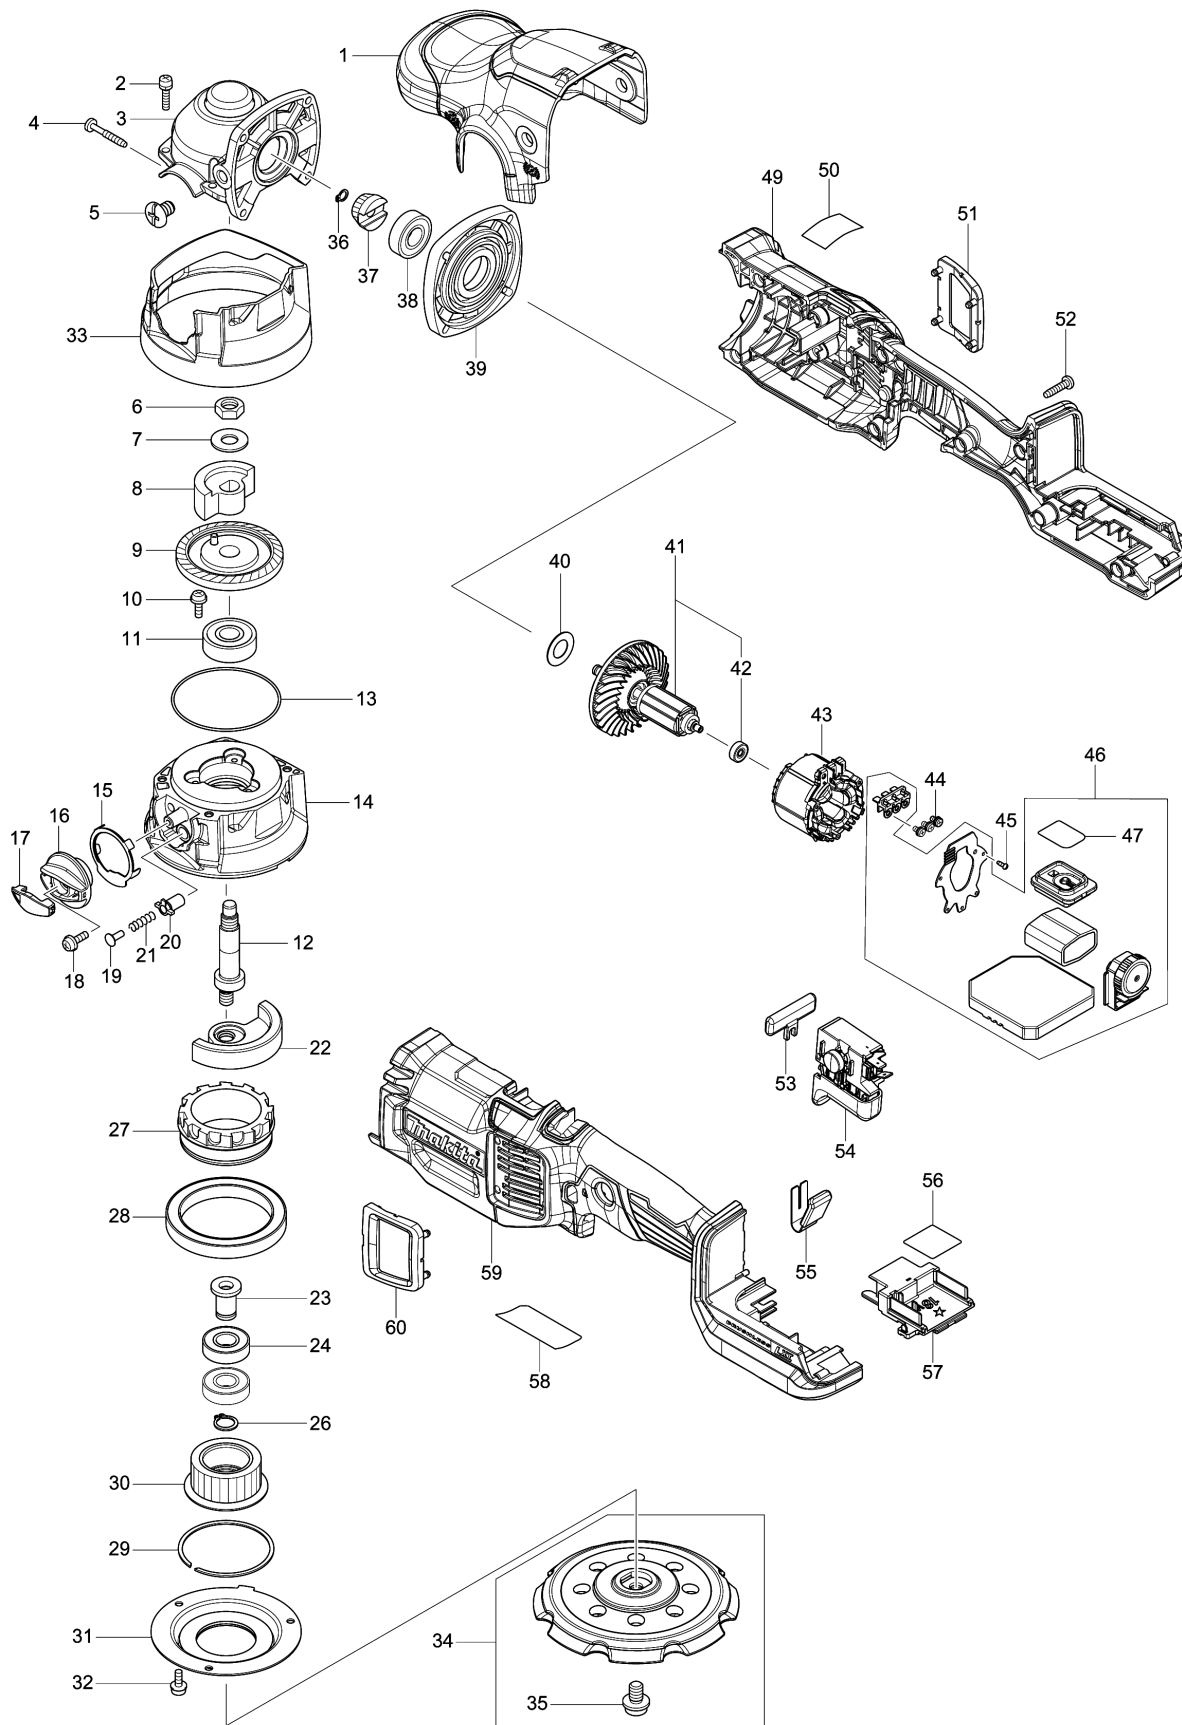

Model No.DPO500 125MM DC RANDOM ORBIT POLISHER