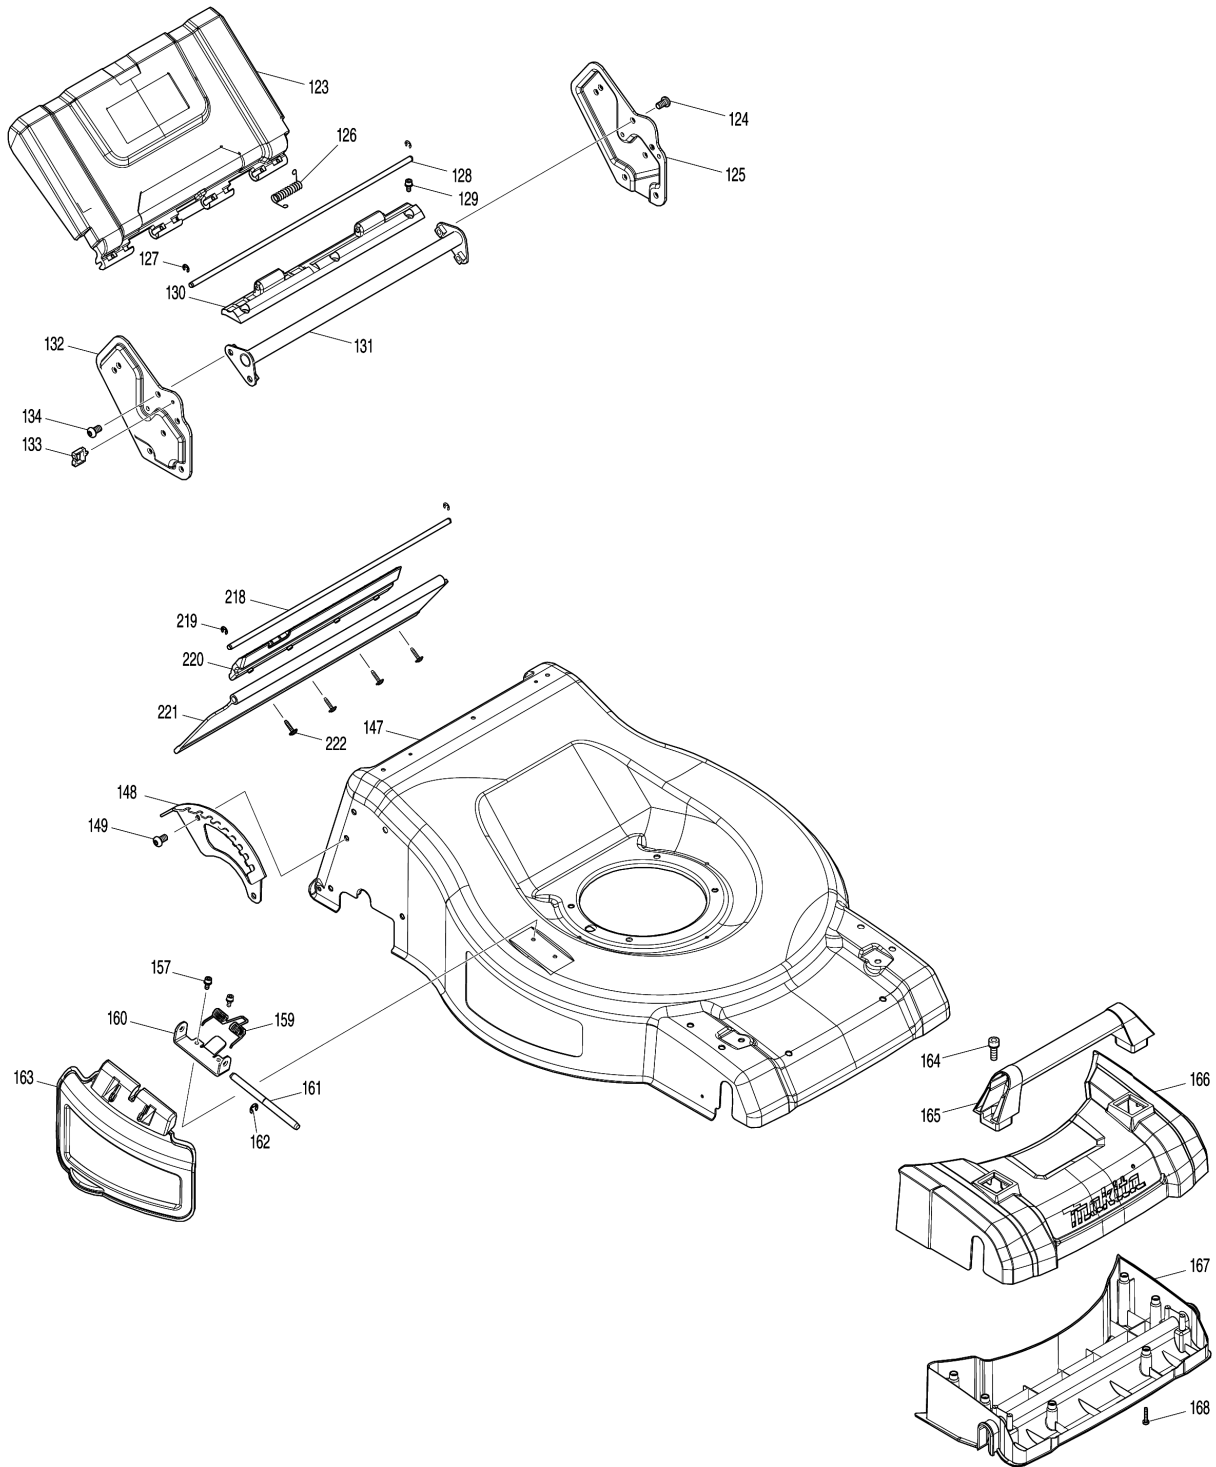

Model No.DLM534 530MM CORDLESS LAWN MOWER