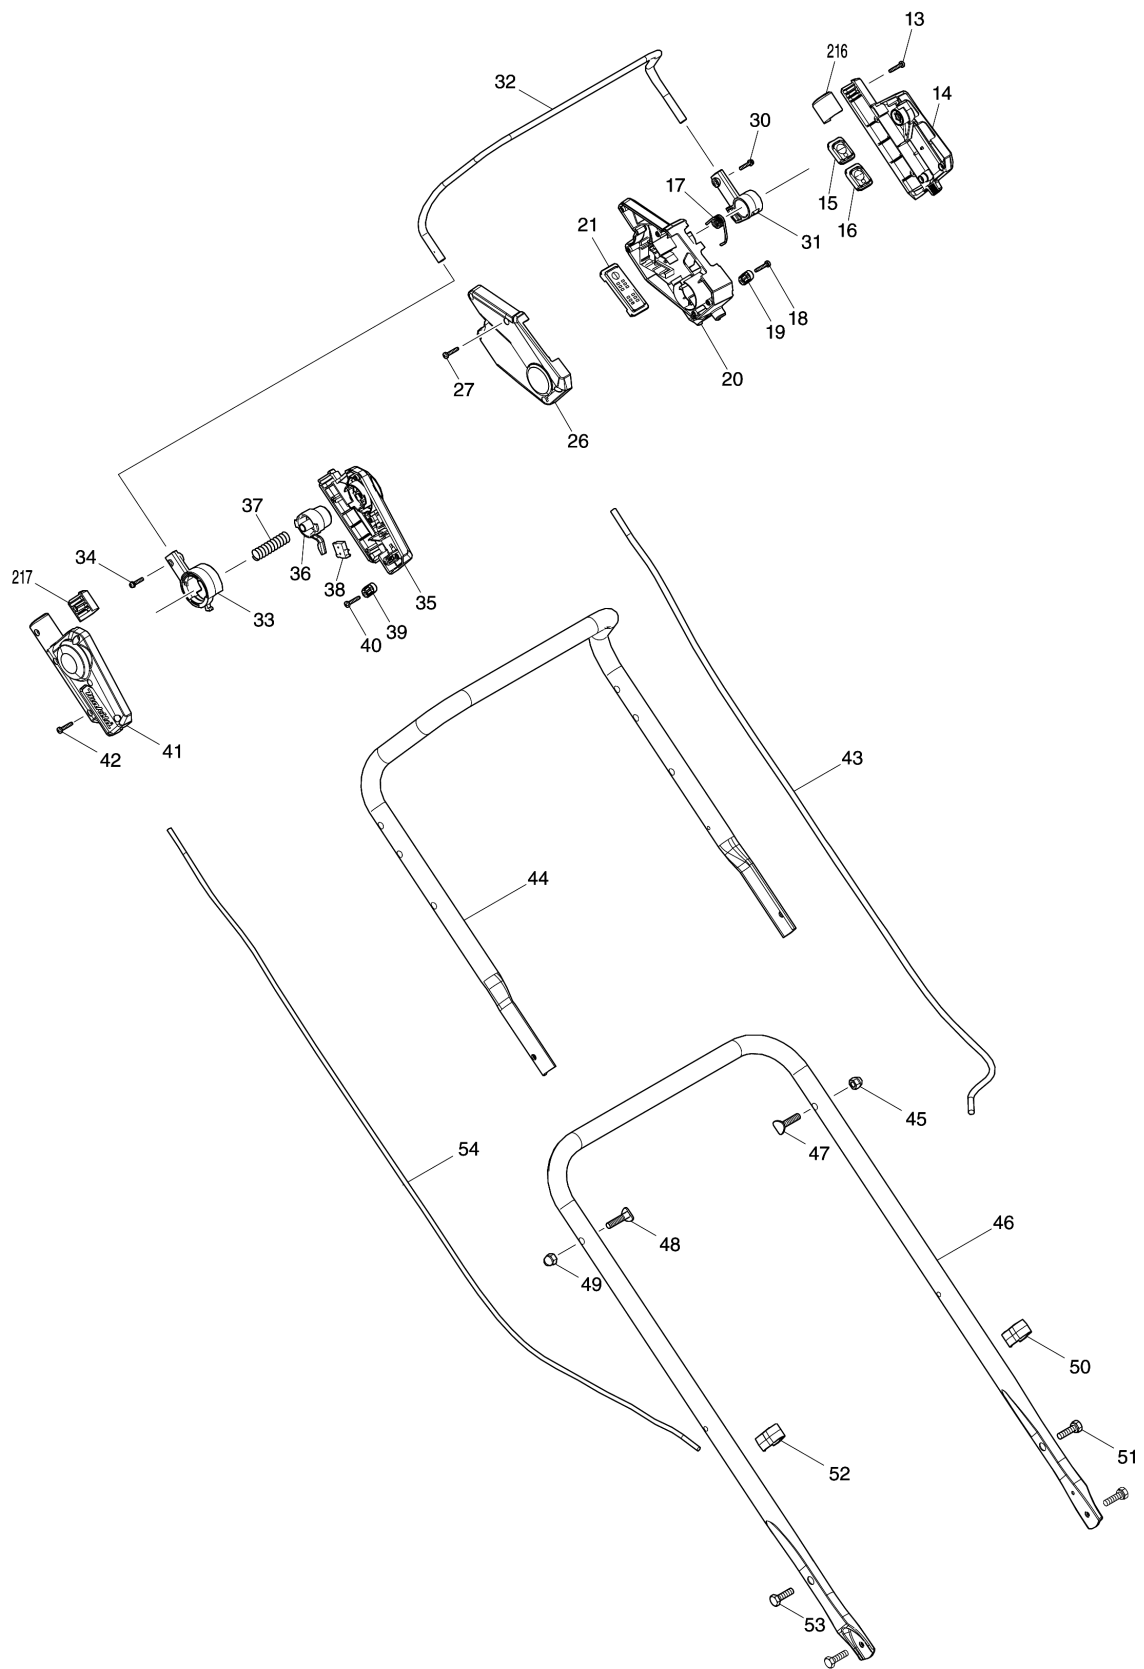

Model No.DLM534 530MM CORDLESS LAWN MOWER