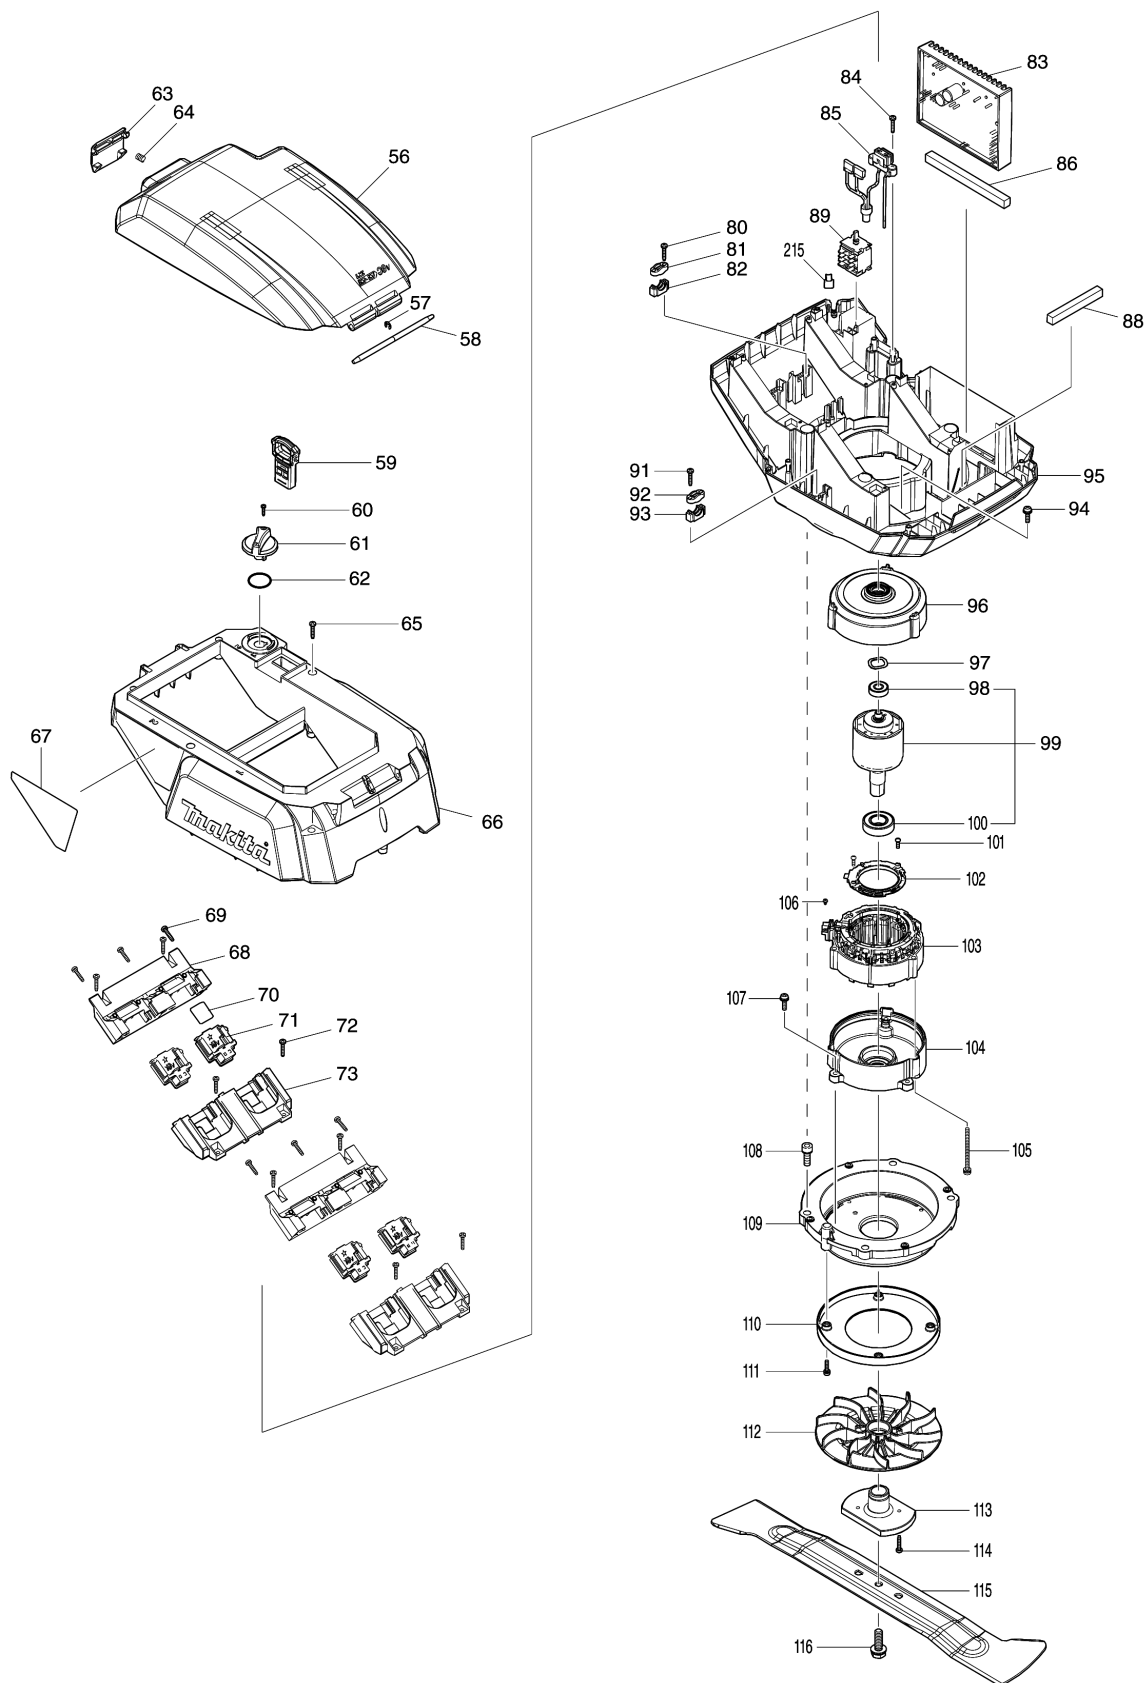

Model No.DLM534 530MM CORDLESS LAWN MOWER