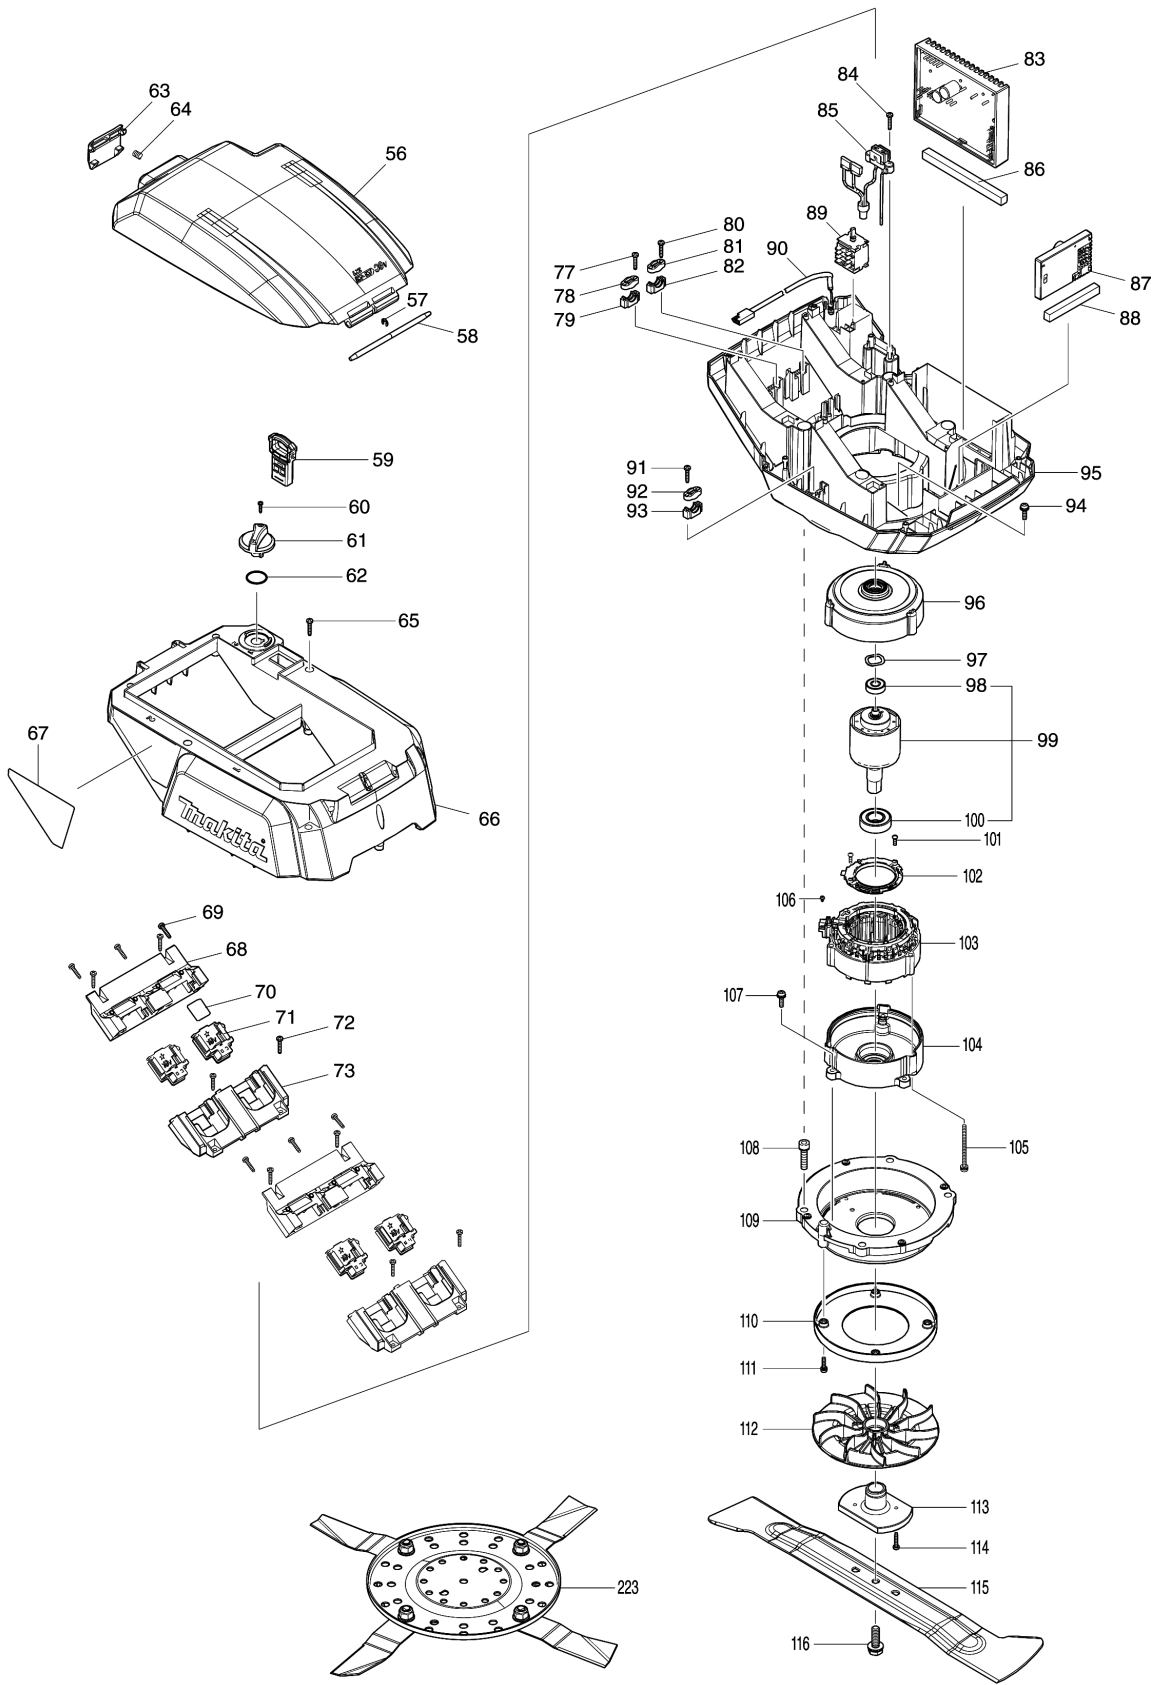

Model No.DLM533 530MM CORDLESS LAWN MOWER