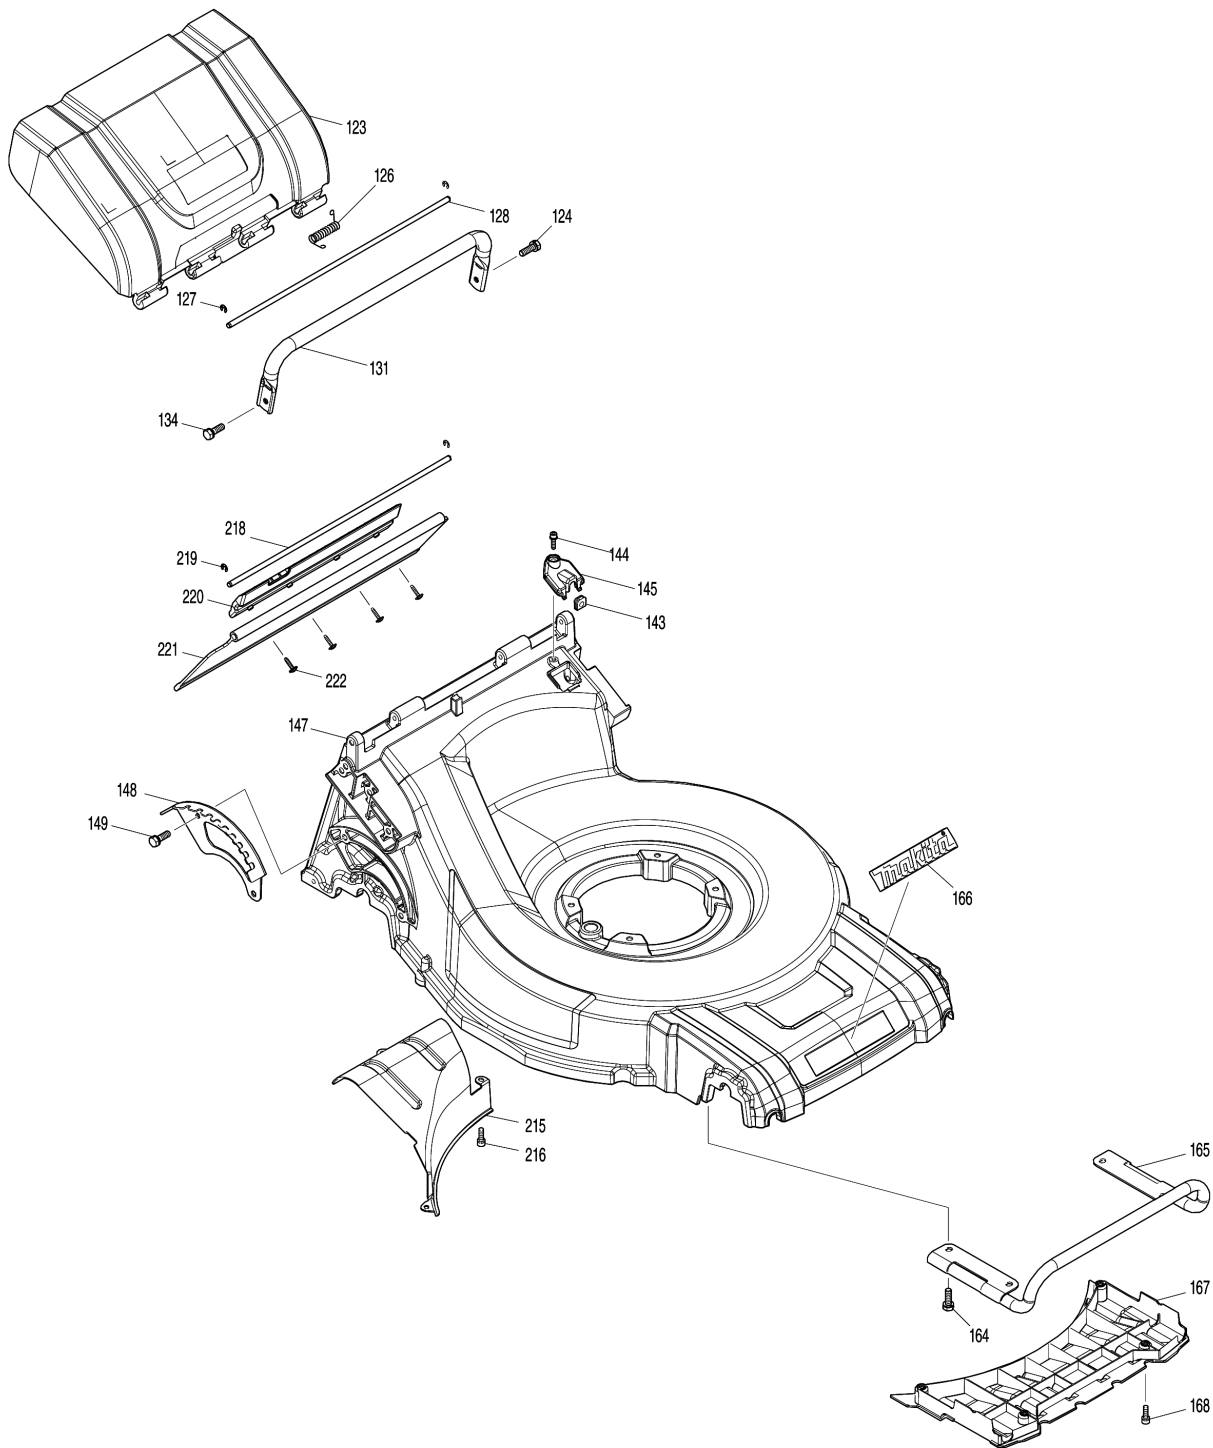

Model No.DLM533 530MM CORDLESS LAWN MOWER