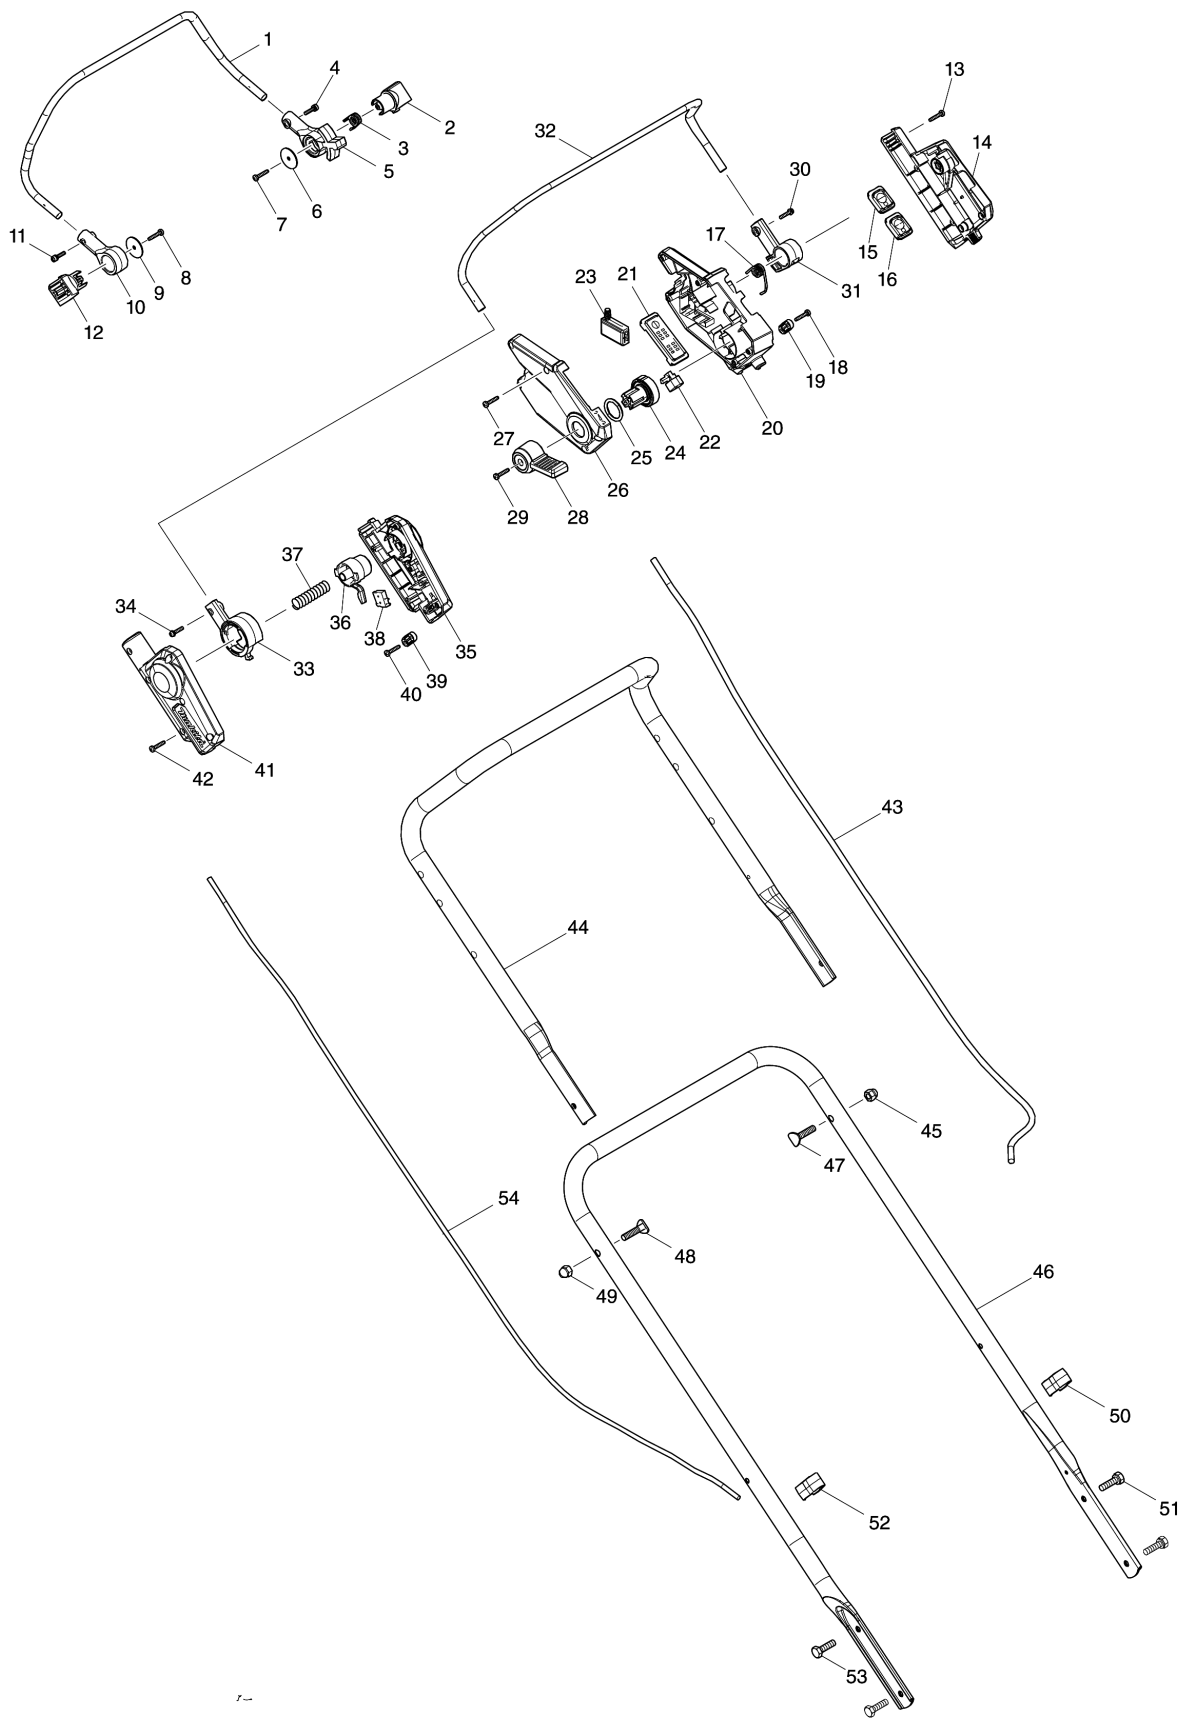

Model No.DLM533 530MM CORDLESS LAWN MOWER