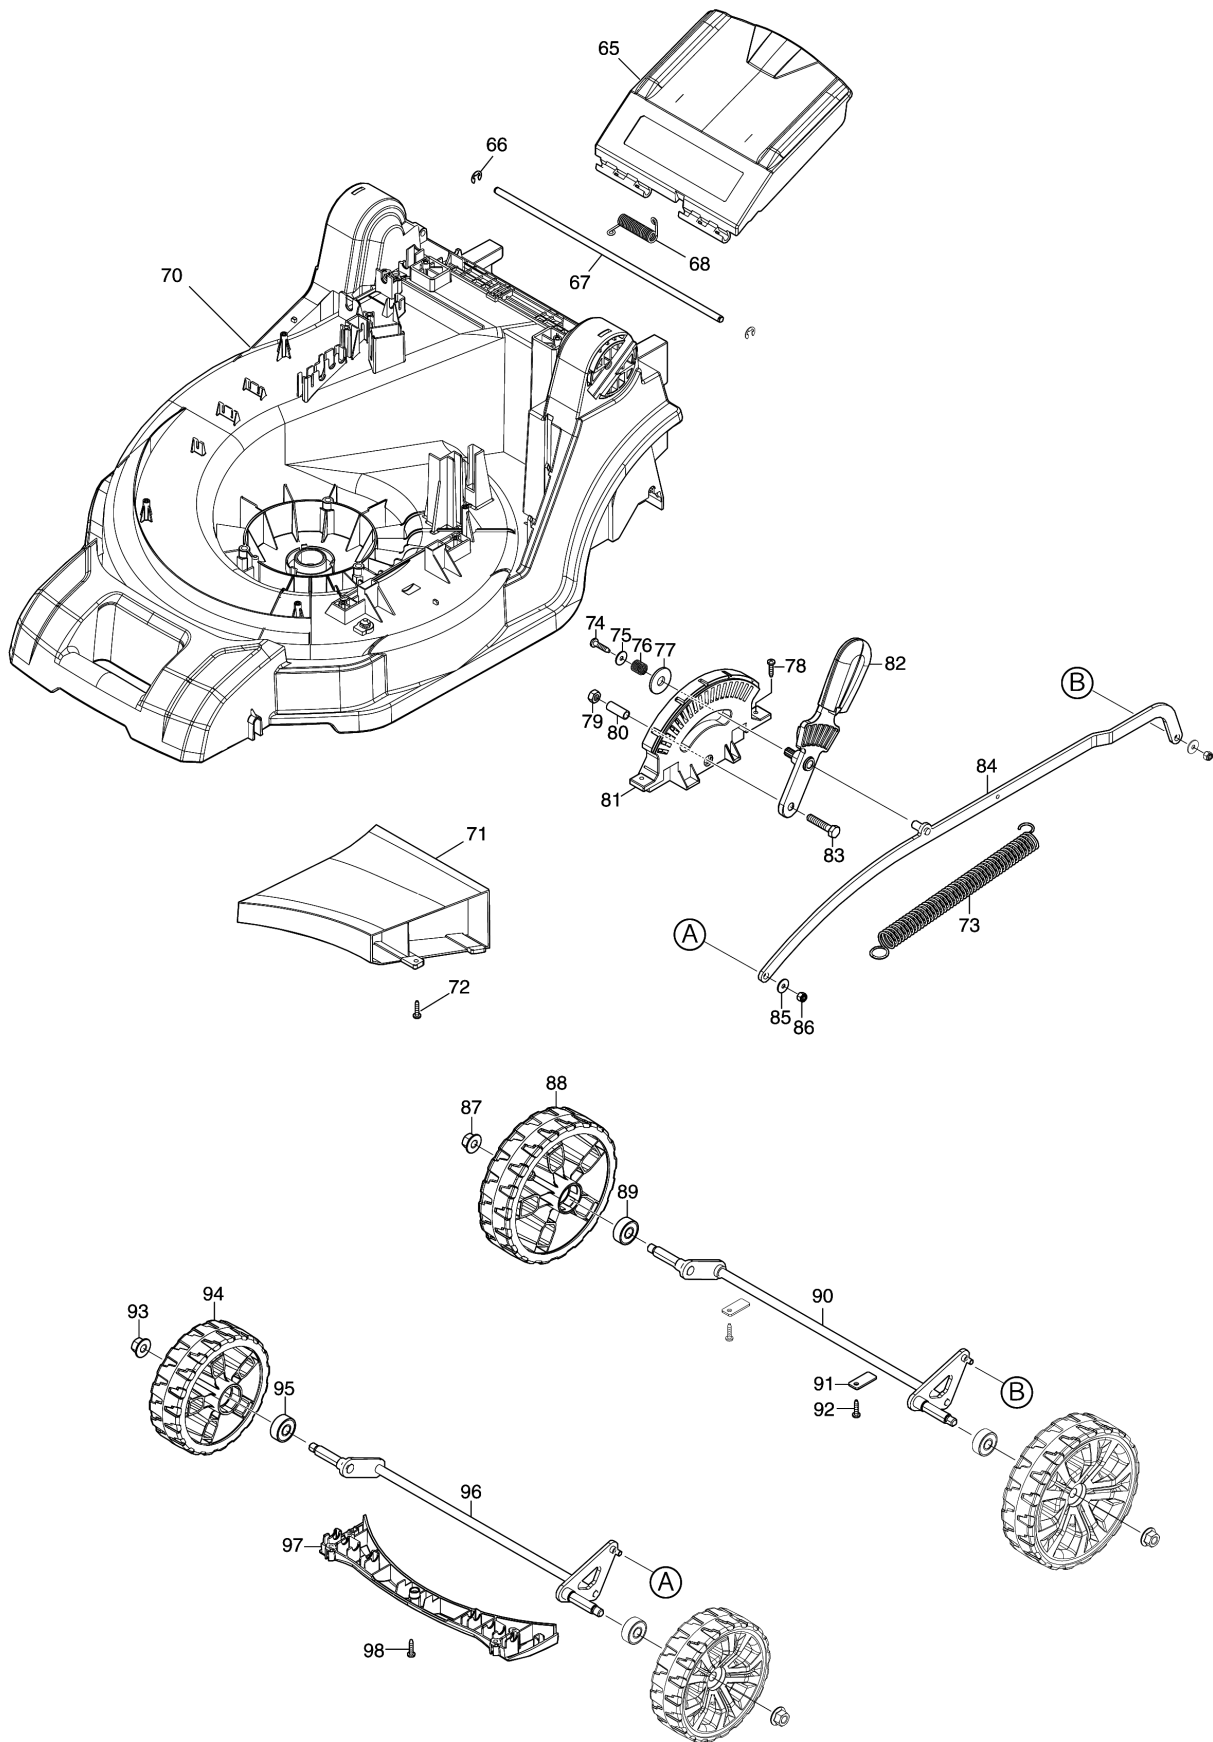

Model No.DLM432 430MM CORDLESS LAWN MOWER