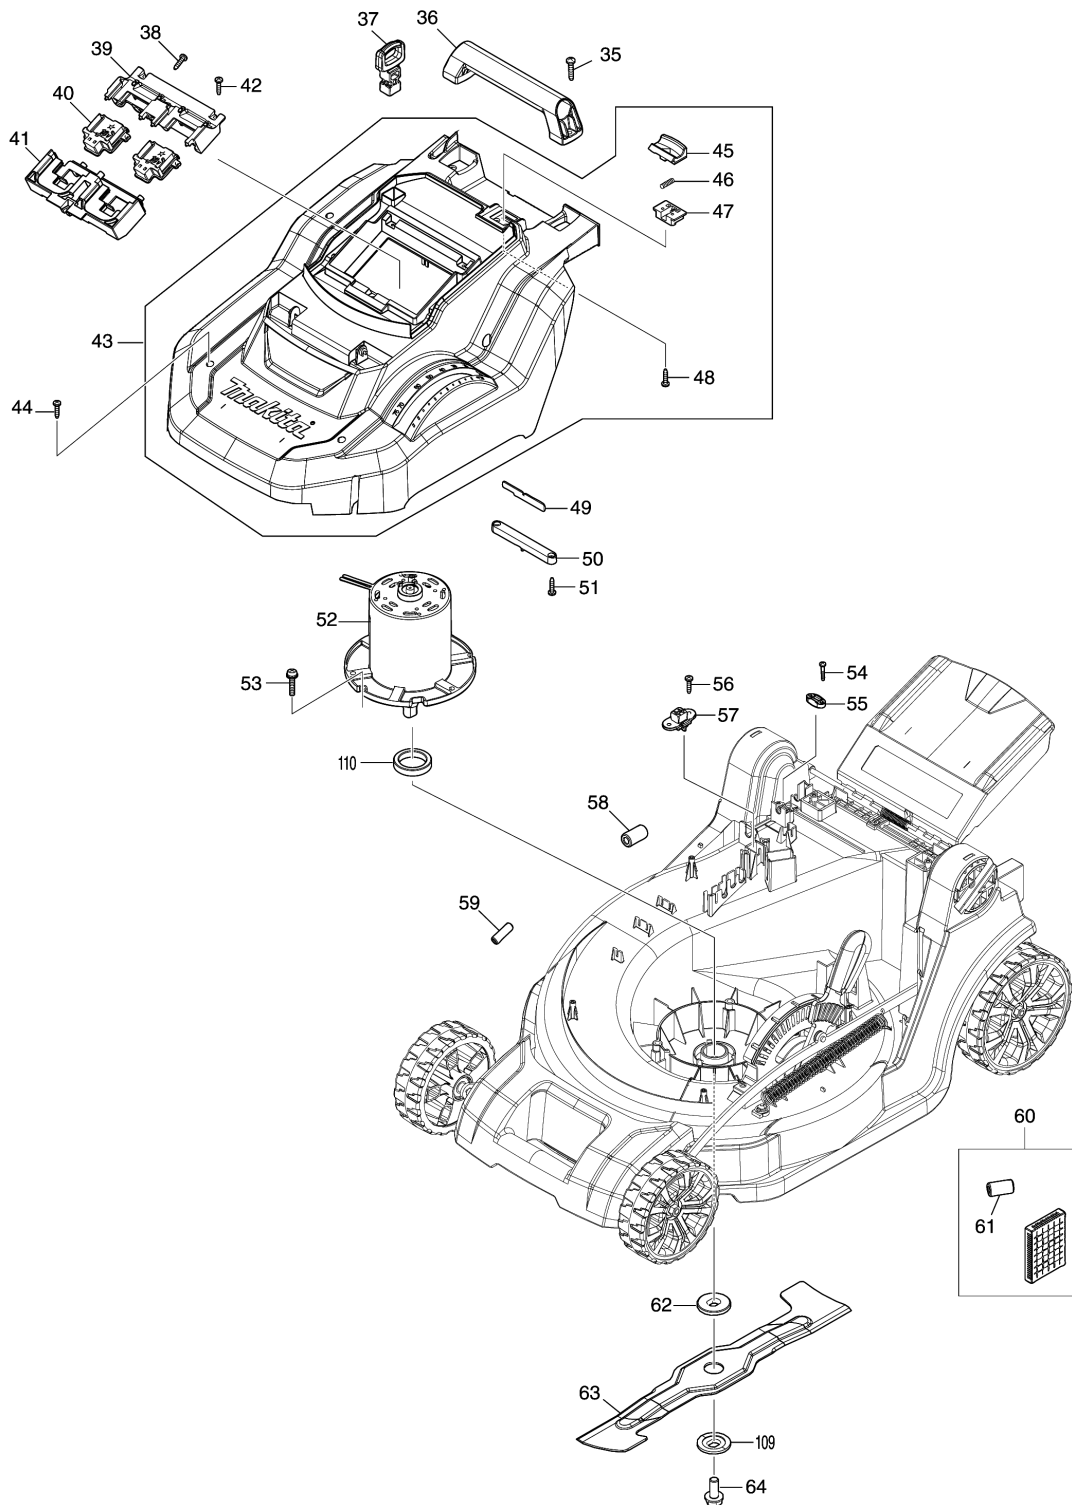

Model No.DLM432 430MM CORDLESS LAWN MOWER