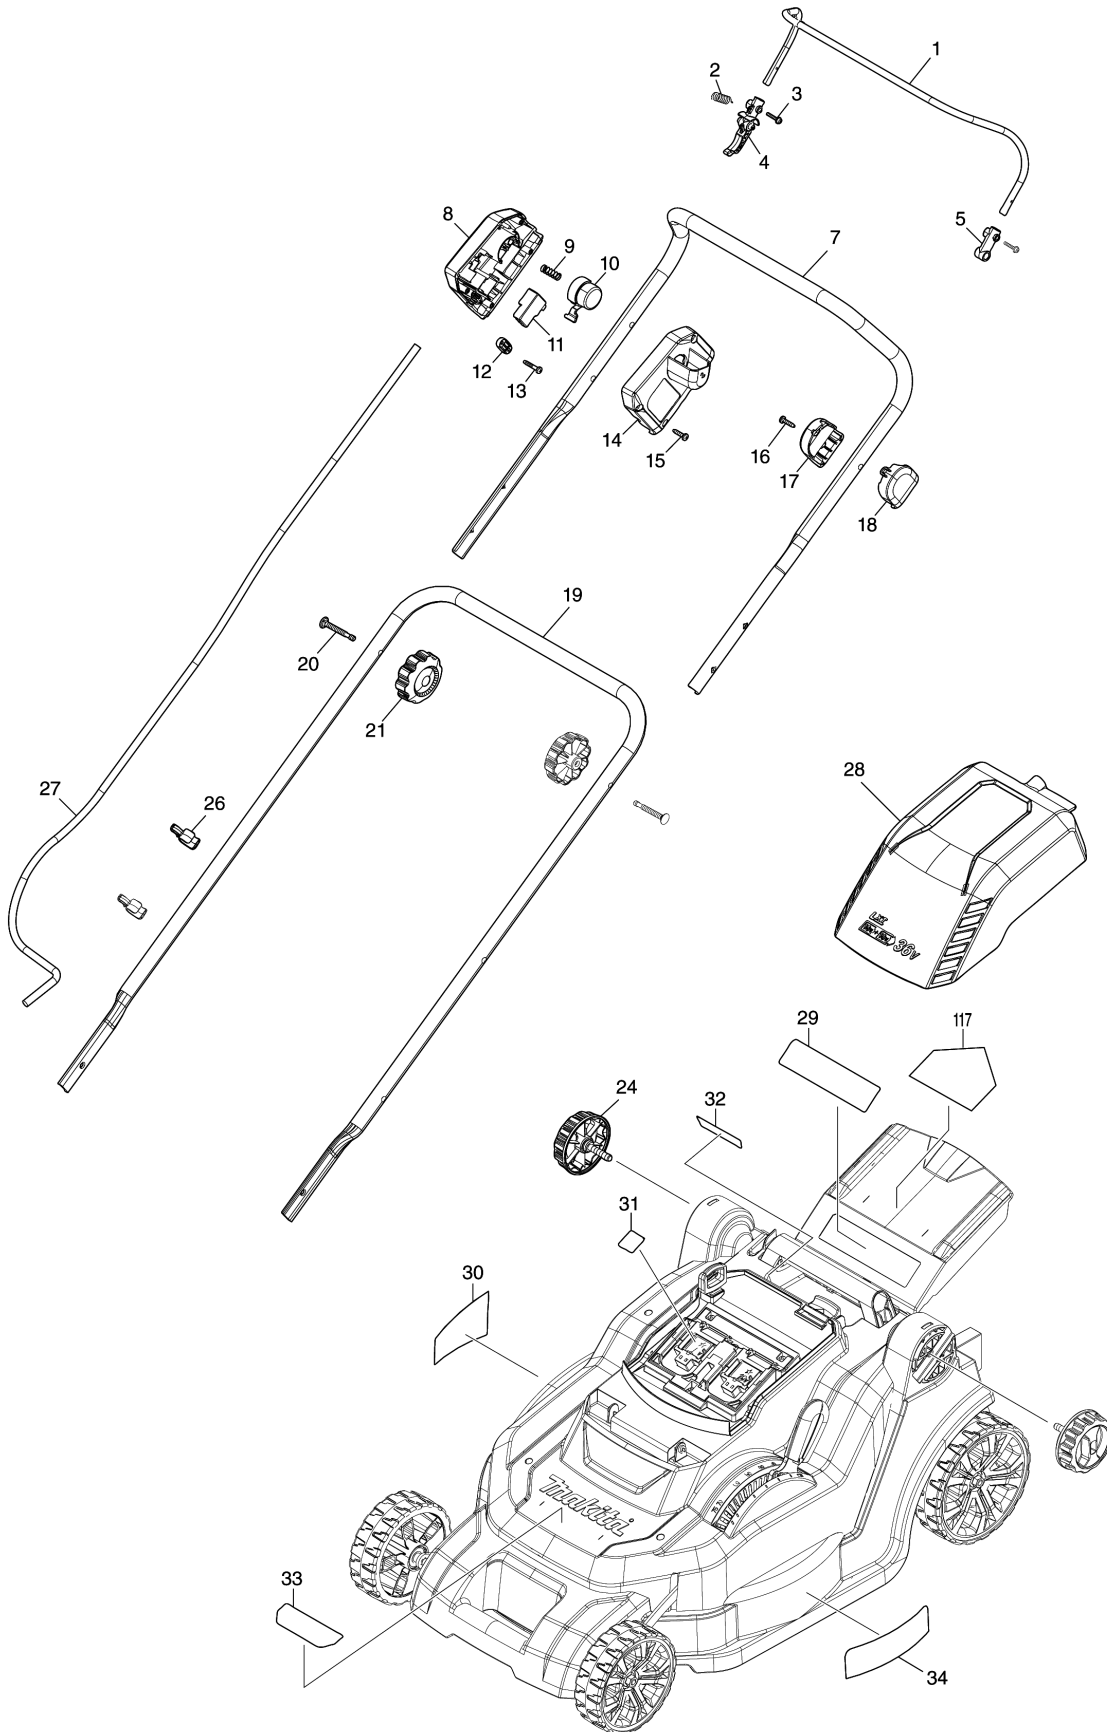

Model No.DLM432 430MM CORDLESS LAWN MOWER