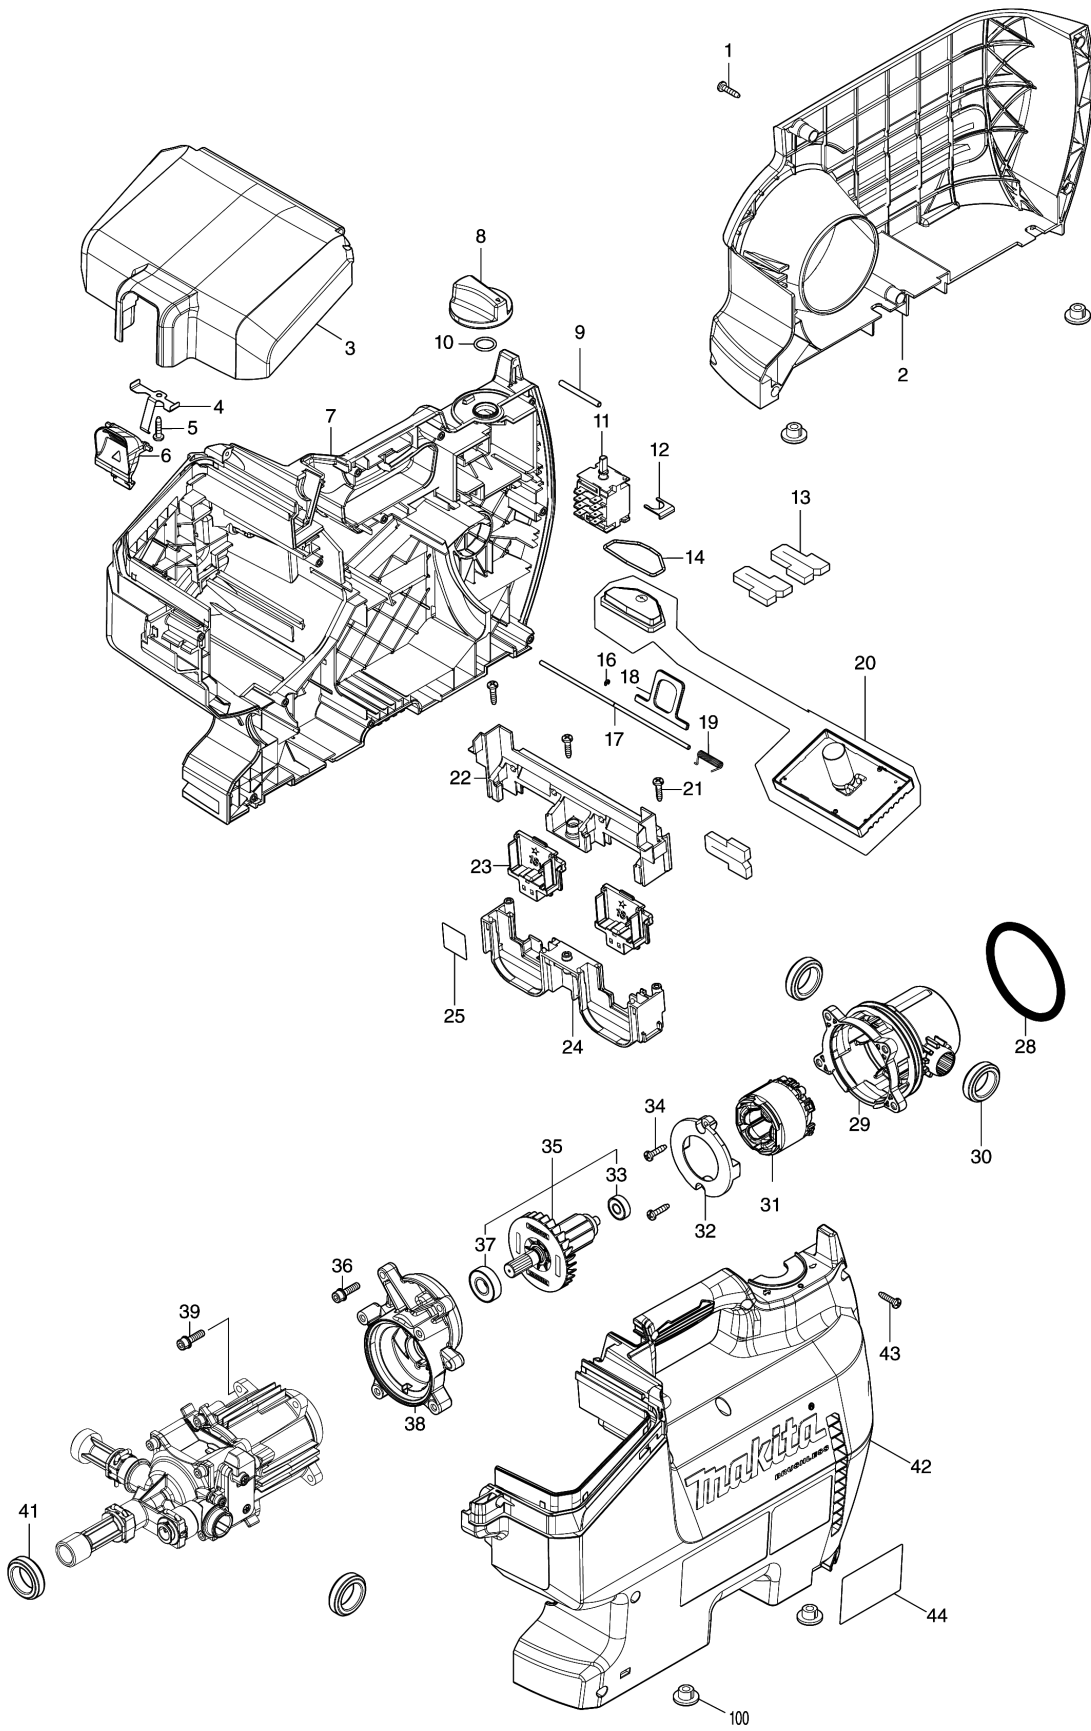

Model No.DHW080 CORDLESS HIGH PRESSURE WASHER