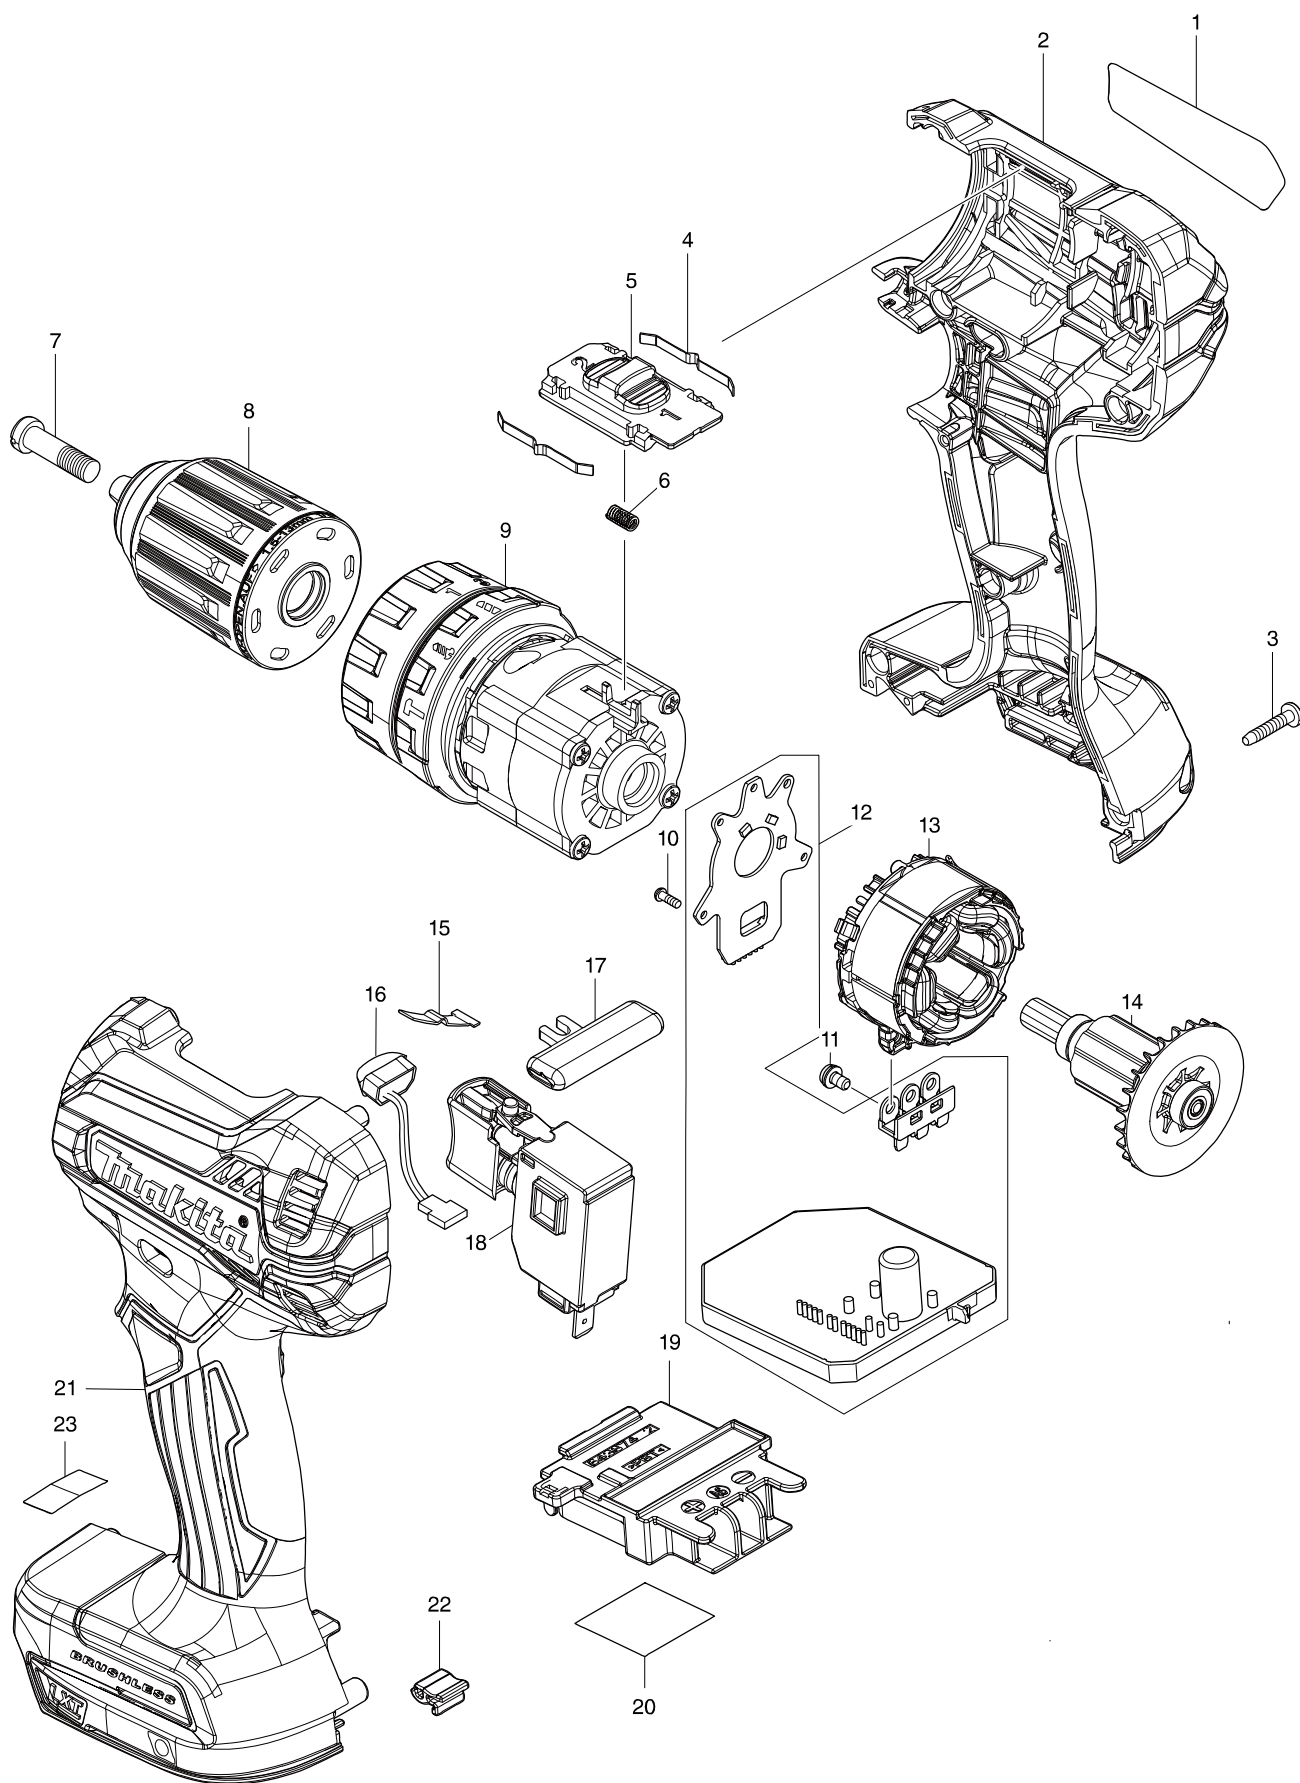

Číslo typu DHP485 CORDLESS HAMMER DRIVER DRILL

Položka	Číslo dílu	Popis	Změn	Množst	N/O	Možnost 1	Možnost 2	Poznámka
001	854U05-6	DHP485 NAME PLATE		1				
002	183K32-9	HOUSING SET		1				
C10	263005-3	RUBBER PIN 6		2				
C20	252126-6	HEX. LOCKING NUT M4-7		2				
D10		INC. 21						
003	266429-2	TAPPING SCREW 3X16		8				
004	232220-0	LEAF SPRING		2				
005	458671-1	SPEED CHANGE LEVER		1				
006	233438-6	COMPRESSION SPRING 4		1				
007	251468-5	- FLAT HEAD SCREW M6X22		1				
008	766027-7	KEYLESS DRILL CHUCK 13		1				
009	126961-7	GEAR ASSEMBLY		1				
010	266490-9	TAPPING SCREW PT 2X6		3				
011	652069-6	FLAT HEAD SCREW M3X6		3				
012	620964-8	CONTROLLER		1				
013	629372-0	STATOR		1				
014	619533-0	ROTOR		1				
015	232182-2	LEAF SPRING		1				
016	620549-0	LED CIRCUIT		1				
017	419041-9	F/R CHANGE LEVER		1				
018	650710-5	SWITCH C3JW-4B		1				
019	643874-2	TERMINAL		1				
020	854U11-1	DHP485 SERIAL NO. LABEL		1				
021	183K32-9	HOUSING SET		1				
C10	263005-3	RUBBER PIN 6		2				
C20	252126-6	HEX. LOCKING NUT M4-7		2				
D10		INC. 2						
022	424517-3	CUSHION		1				
A01	251314-2	+ SCREW M4X12		1				
A02	346317-0	HOOK		1				
A03	784637-8	+/- BIT 2-45		1				
A04B	821550-0	CONNECTOR PLASTIC CASE (TYPE2)		1				
C10	453974-8	LATCH		4				
A04C	821550-0	CONNECTOR PLASTIC CASE (TYPE2)		1				
C10	453974-8	LATCH		4				
A04D	821550-0	CONNECTOR PLASTIC CASE (TYPE2)		1				
C10	453974-8	LATCH		4				
A04E	821550-0	CONNECTOR PLASTIC CASE (TYPE2)		1				
C10	453974-8	LATCH		4				
A05B	450128-8	BATTERY COVER		1				
A05C	450128-8	BATTERY COVER		1				
A05D	450128-8	BATTERY COVER		1				
A05E	450128-8	BATTERY COVER		2				
A06B	***DC18RC	DC18RC FAST CHARGER		1				
D10		COMPO-PARTS						
A06C	***DC18SD	DC18SD BATTERY CHARGER		1				
D10		COMPO-PARTS						
A06D	***DC18RC	DC18RC FAST CHARGER		1				