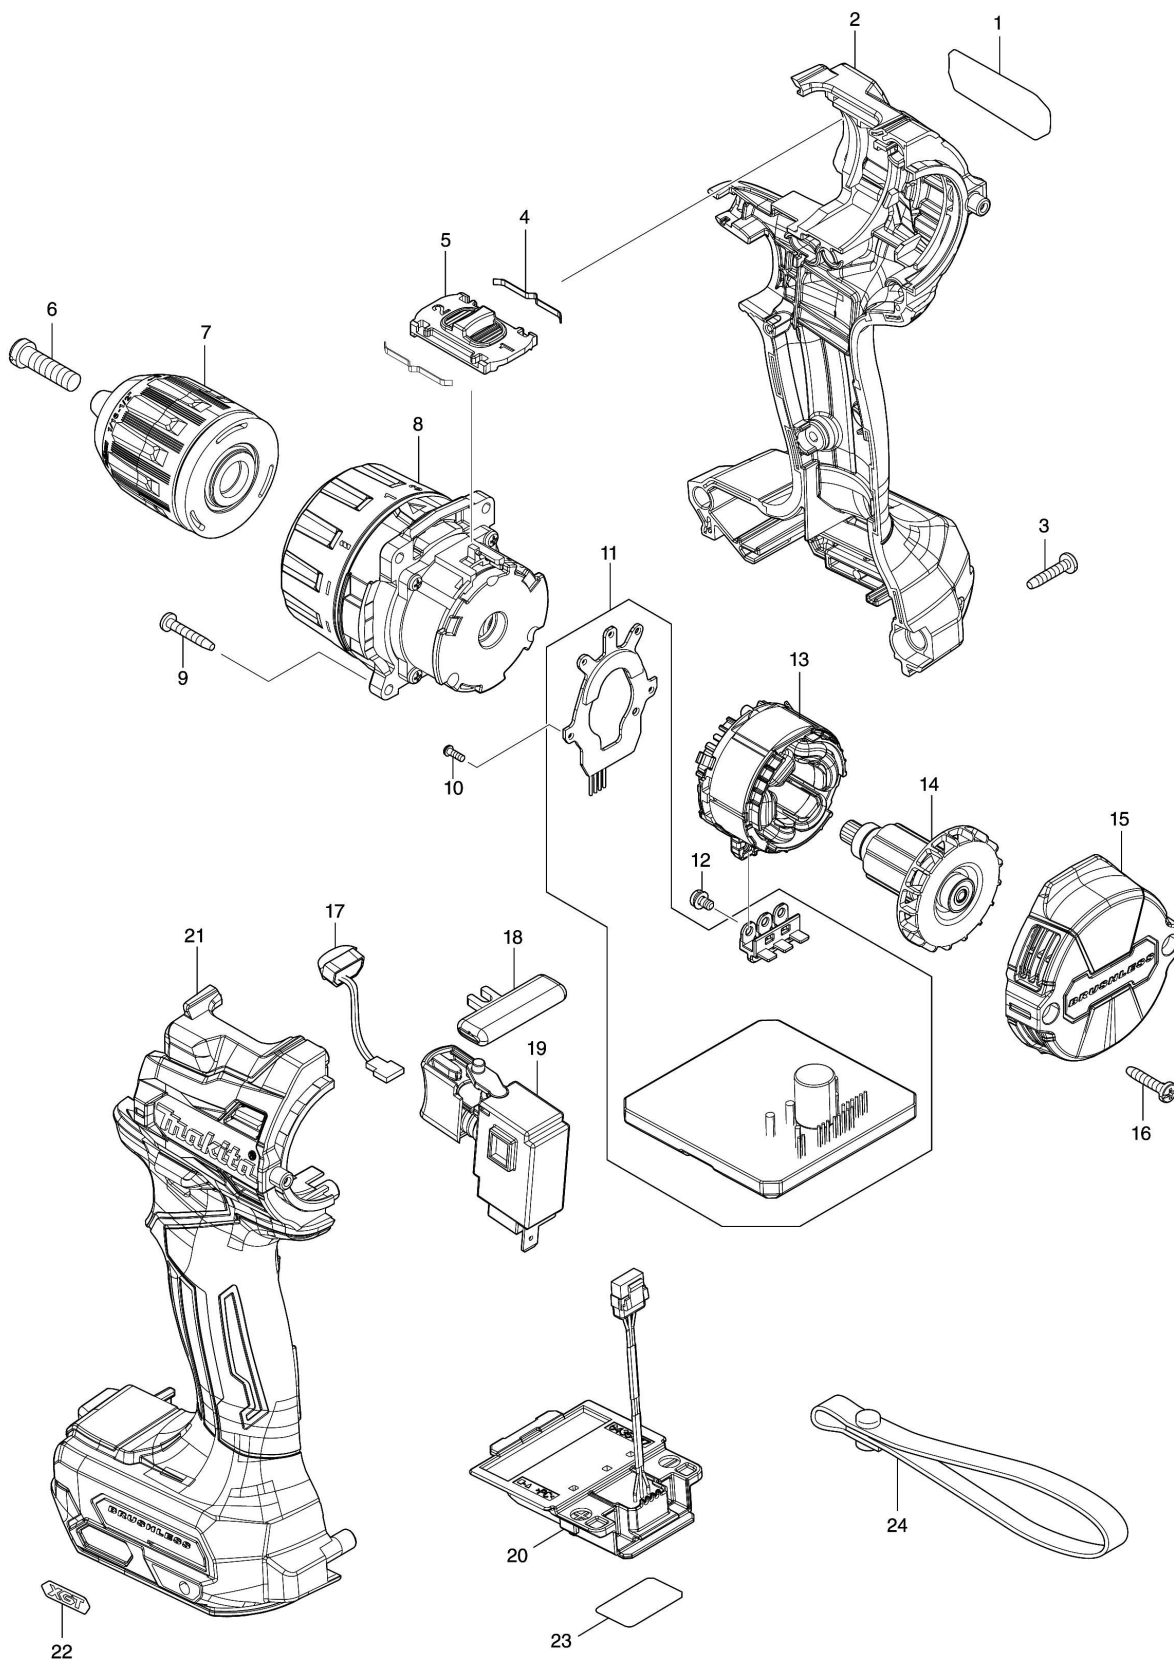

Model No.DF002G CORDLESS DRIVER DRILL

Model No.DF002G CORDLESS DRIVER DRILL

Položka	Číslo dílu	Popis	Změna	Množství	New/Old	Možnost 1	Možnost 2	Poznámka
001	858D03-0	DF002G NAME PLATE		1				
002	183S03-4	HOUSING SET		1				
C10	263005-3	RUBBER PIN 6		2				
C20	252126-6	HEX. LOCK NUT M4-7		2				
D10		INC. 21						
003	266429-2	TAPPING SCREW 3X16		7				
004	232493-5	LEAF SPRING		2				
005	127731-7	SPEED CHANGE LEVER ASSEMBLY		1				
C10	233438-6	COMPRESSION SPRING 4		2				
006	251468-5	- FLAT HEAD SCREW M6X22		1				
007	763256-3	KEYLESS DRILL CHUCK 13		1				
008	127730-9	GEAR ASSEMBLY		1				
009	251497-8	TAPPING SCREW 3X20		4				
010	266490-9	TAPPING SCREW PT 2X6		3				
011	620E42-4	CONTROLLER		1				
012	652069-6	FLAT HEAD SCREW M3X6		3				
013	629A35-4	STATOR		1				
014	619659-8	ROTOR		1				
015	413251-0	REAR COVER		1				
016	266429-2	TAPPING SCREW 3X16		2				
017	620549-0	LED CIRCUIT		1				
018	419041-9	F/R CHANGE LEVER		1				
019	651443-5	SWITCH C3JR-4B		1				
020	632R99-1	TERMINAL UNIT		1				
021	183S03-4	HOUSING SET		1				
C10	263005-3	RUBBER PIN 6		2				
C20	252126-6	HEX. LOCK NUT M4-7		2				
D10		INC. 2						
022	8007R2-2	XGT LOGO LABEL		1				
023	858D10-3	DF002G SERIAL NO. LABEL		1				
A01	251314-2	+ SCREW M4X12		1				
A02	346317-0	HOOK		1				
A03	784637-8	+ - BIT 2-45		1				
A04B	***DC40RA	DC40RA FAST CHARGER		1				
D10		COMPO-PARTS						
A04C	***DC40RC	DC40RC FAST CHARGER		1				
D10		COMPO-PARTS						
A05B	191B36-3	BATTERY BL4025 SET		2				
A05C	191L29-0	BATTERY BL4020 SET		2				
A06B	412393-7	BATTERY COVER		1				
A06C	412393-7	BATTERY COVER		1				
A07B	821550-0	CONNECTOR PLASTIC CASE (TYPE2)		1				
C10	453974-8	LATCH		4				
A07C	821550-0	CONNECTOR PLASTIC CASE (TYPE2)		1				