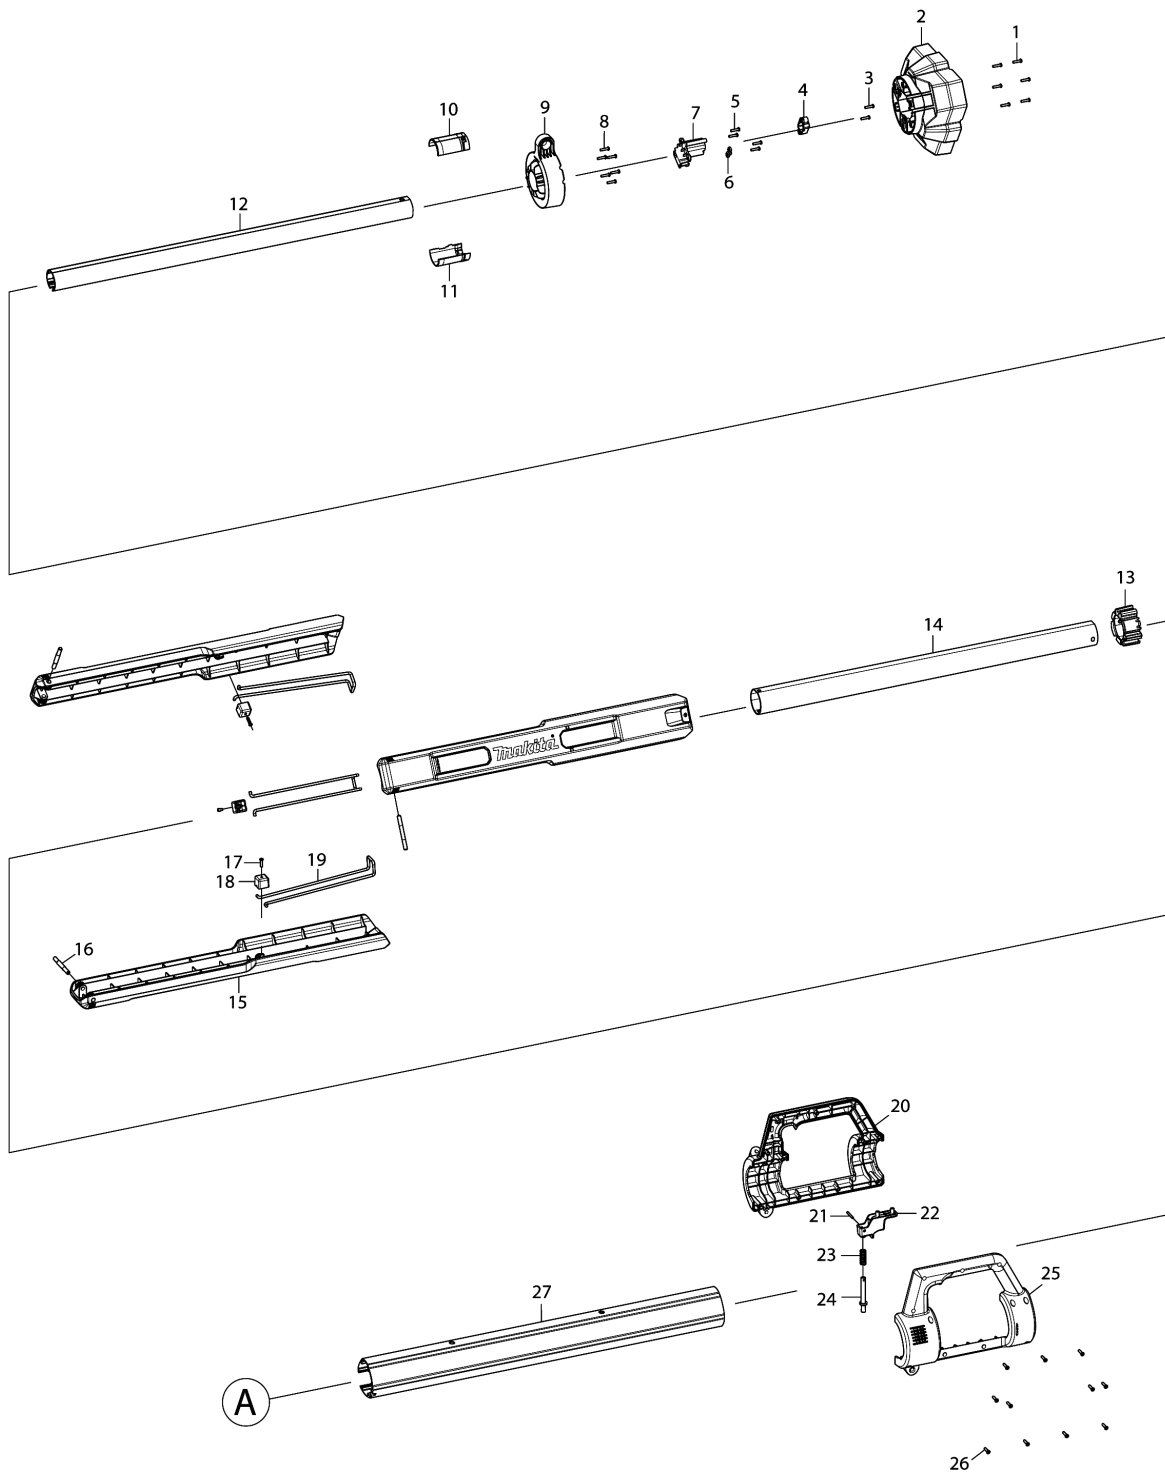

Model No.DML814 CORDLESS WORKLIGHT

Model No.DML814 CORDLESS WORKLIGHT

Model No.DML814 CORDLESS WORKLIGHT

Položka	Číslo dílu	Popis	Změna	Množství	New/Old	Možnost 1	Možnost 2	Poznámka
001	TD00000015	TAPPING SCREW PB3.5X14		6				
002	TD00000016	REAR BASE		1				
003	TD00000015	TAPPING SCREW PB3.5X14		2				
004	TD00000017	CABLE COVER		1				
005	TD00000015	TAPPING SCREW PB3.5X14		4				
006	TD00000018	CORD CLAMP		1				
007	TD00000019	REAR FOOT L		1				
008	TD00000015	TAPPING SCREW PB3.5X14		6				
009	TD00000020	FRONT BASE		1				
010	TD00000021	SLEEVE R		1				
011	TD00000022	SLEEVE L		1				
012	TD00000023	POLE B		1				
013	TD00000024	POLE SLEEVE		1				
014	TD00000025	POLE A		1				
015	TD00000026	LEG		3				
016	TD00000027	PIN		3				
017	TD00000015	TAPPING SCREW PB3.5X14		3				
018	TD00000028	CHECK BLOCK		3				
019	TD00000029	LINK		3				
020	TD00000109	HANDLE SET		1				
D10		INC. 25						
021	TD00000031	PIN		1				
022	TD00000032	RELEASE BUTTON		1				
023	TD00000033	SPRING		1				
024	TD00000034	LATCH		1				
025	TD00000109	HANDLE SET		1				
D10		INC. 20						
026	TD00000015	TAPPING SCREW PB3.5X14		11				
027	TD00000036	BODY		1				
028	TD00000037	CABLE		1				
029	TD00000038	RUBBER PAD		2				
030	TD00000015	TAPPING SCREW PB3.5X14		13				
031	TD00000039	BATTERY HOUSING		1				
032	TD00000040	LATCH		1				
033	TD00000041	CLIP		1				
034	TD00000042	SPRING		2				
035	TD00000043	PUSH PLATE		1				
036	TD00000044	GASKET		1				
037	TD00000045	MAGNET RING		1				
038	TD00000046	PCBA BOX COMPLETE		1				
039	TD00000047	GASKET		2				
040	TD00000048	DUST COVER		2				
041	TD00000049	MAIN BOARD		1				
042	TD00000050	TAPPING SCREW PB3X8		2				
043	TD00000051	GASKET		1				