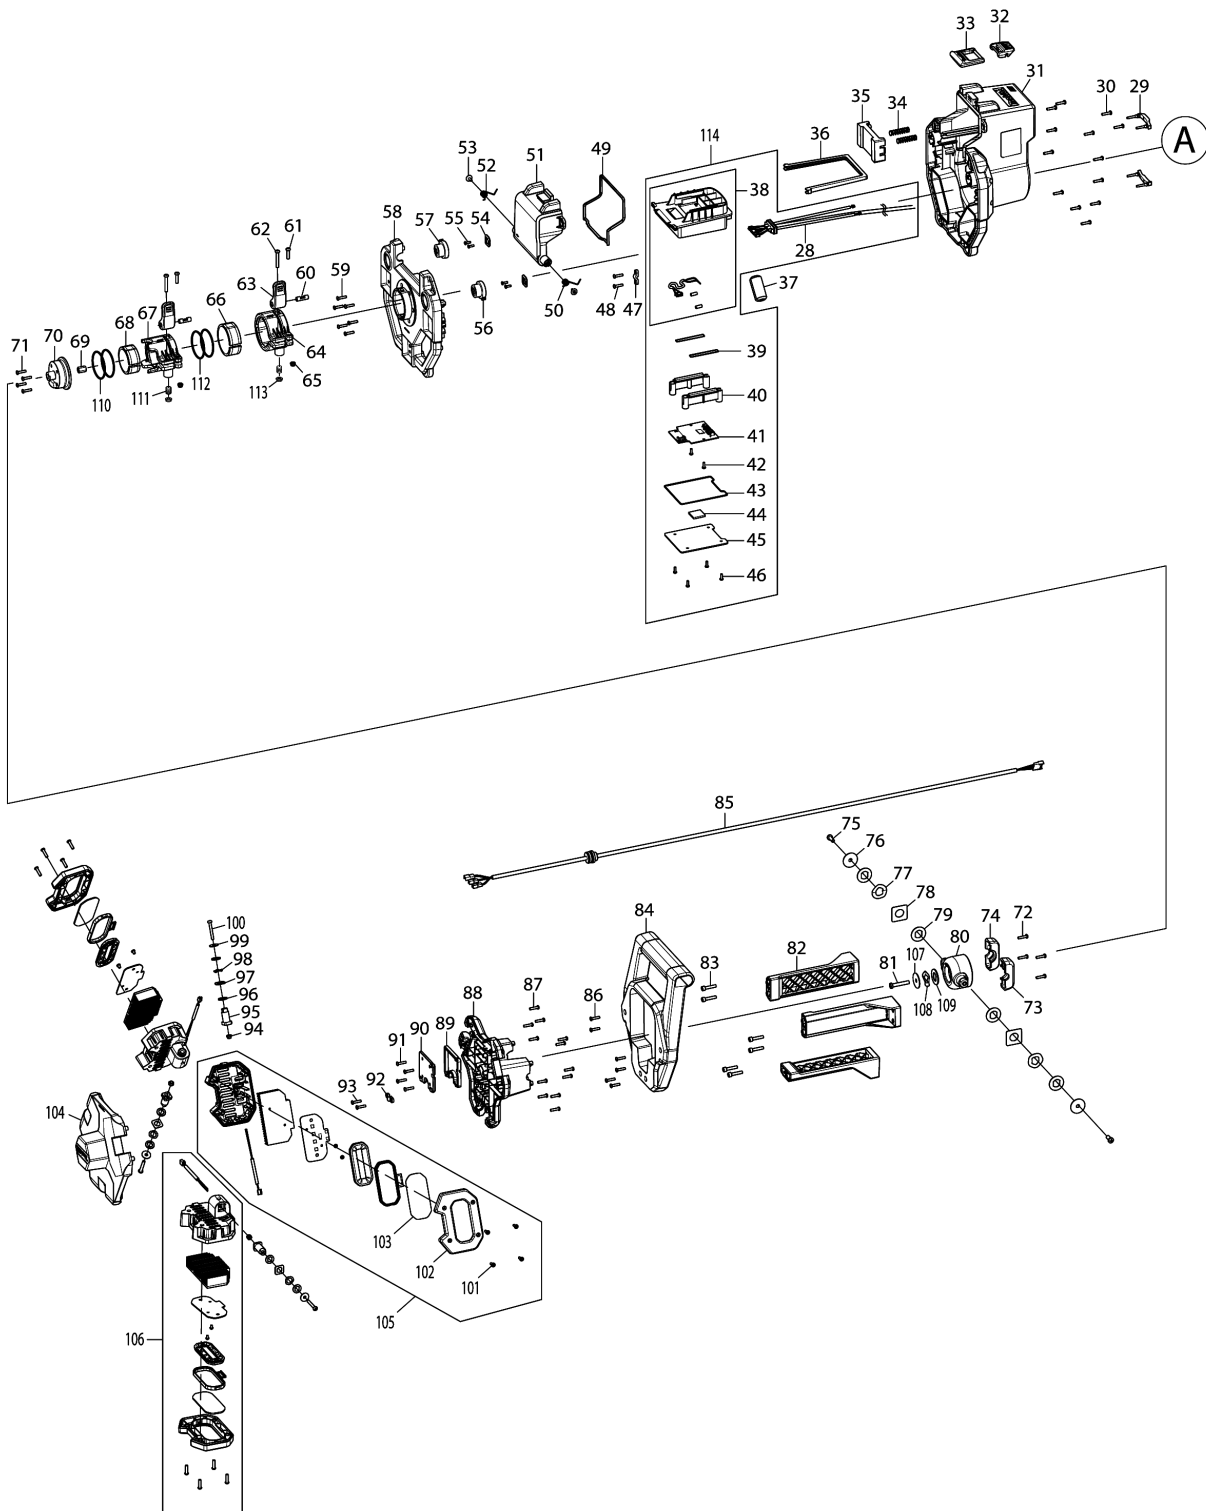

Model No.DML814 CORDLESS WORKLIGHT

Model No.DML814 CORDLESS WORKLIGHT

Model No.DML814 CORDLESS WORKLIGHT

Položka	Číslo dílu	Popis	Změna	Množství	New/Old	Možnost 1	Možnost 2	Poznámka
001	TD00000015	TAPPING SCREW PB3.5X14		6				
002	TD00000016	REAR BASE		1				
003	TD00000015	TAPPING SCREW PB3.5X14		2				
004	TD00000017	CABLE COVER		1				
005	TD00000015	TAPPING SCREW PB3.5X14		4				
006	TD00000018	CORD CLAMP		1				
007	TD00000019	REAR FOOT L		1				
008	TD00000015	TAPPING SCREW PB3.5X14		6				
009	TD00000020	FRONT BASE		1				
010	TD00000021	SLEEVE R		1				
011	TD00000022	SLEEVE L		1				
012	TD00000023	POLE B		1				
013	TD00000024	POLE SLEEVE		1				
014	TD00000025	POLE A		1				
015	TD00000026	LEG		3				
016	TD00000027	PIN		3				
017	TD00000015	TAPPING SCREW PB3.5X14		3				
018	TD00000028	CHECK BLOCK		3				
019	TD00000029	LINK		3				
020	TD00000109	HANDLE SET		1				
D10		INC. 25						
021	TD00000031	PIN		1				
022	TD00000032	RELEASE BUTTON		1				
023	TD00000033	SPRING		1				
024	TD00000034	LATCH		1				
025	TD00000109	HANDLE SET		1				
D10		INC. 20						
026	TD00000015	TAPPING SCREW PB3.5X14		11				
027	TD00000036	BODY		1				
028	TD00000037	CABLE		1				
029	TD00000038	RUBBER PAD		2				
030	TD00000015	TAPPING SCREW PB3.5X14		13				
031	TD00000039	BATTERY HOUSING		1				
032	TD00000040	LATCH		1				
033	TD00000041	CLIP		1				
034	TD00000042	SPRING		2				
035	TD00000043	PUSH PLATE		1				
036	TD00000044	GASKET		1				
037	TD00000045	MAGNET RING		1				
038	TD00000046	PCBA BOX COMPLETE		1				
039	TD00000047	GASKET		2				
040	TD00000048	DUST COVER		2				
041	TD00000049	MAIN BOARD		1				
042	TD00000050	TAPPING SCREW PB3X8		2				
043	TD00000051	GASKET		1				