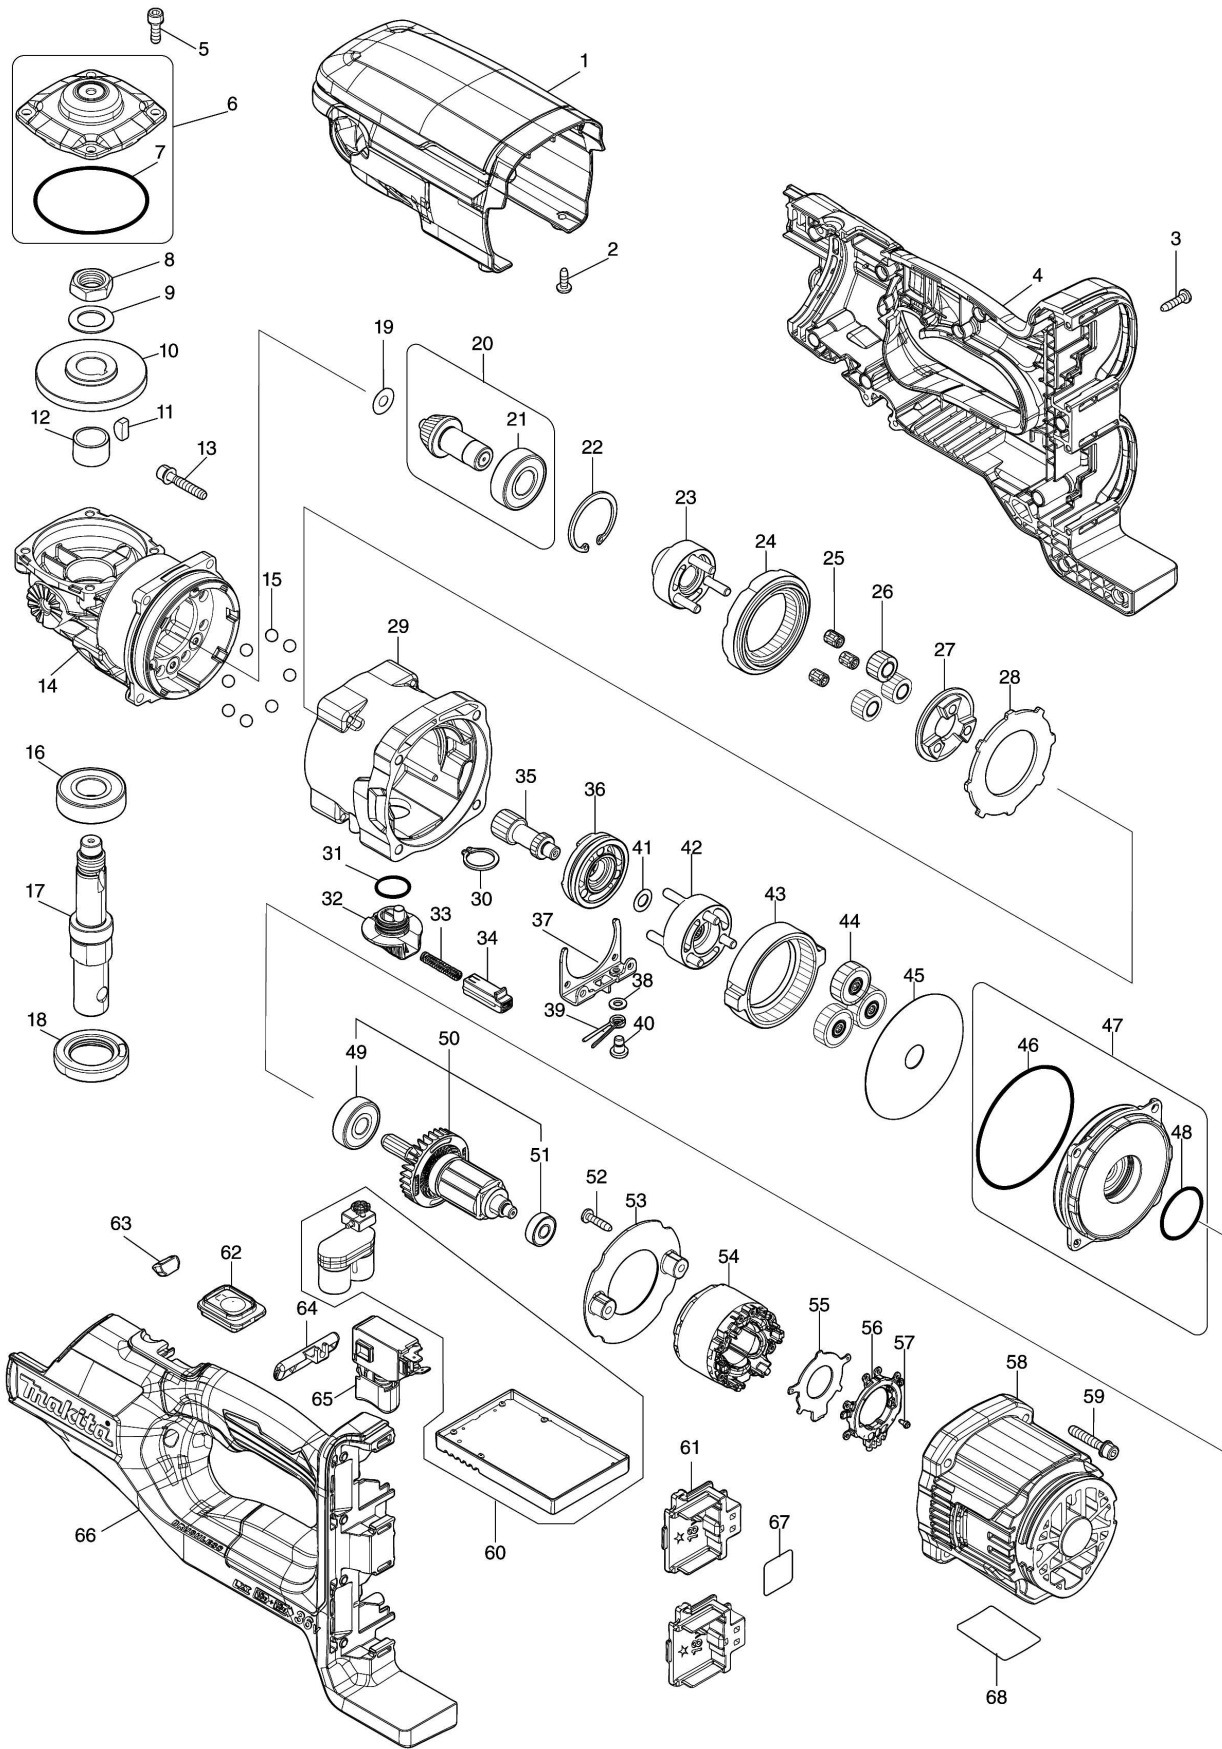

Model No.DDG461 CORDLESS EARTH AUGER